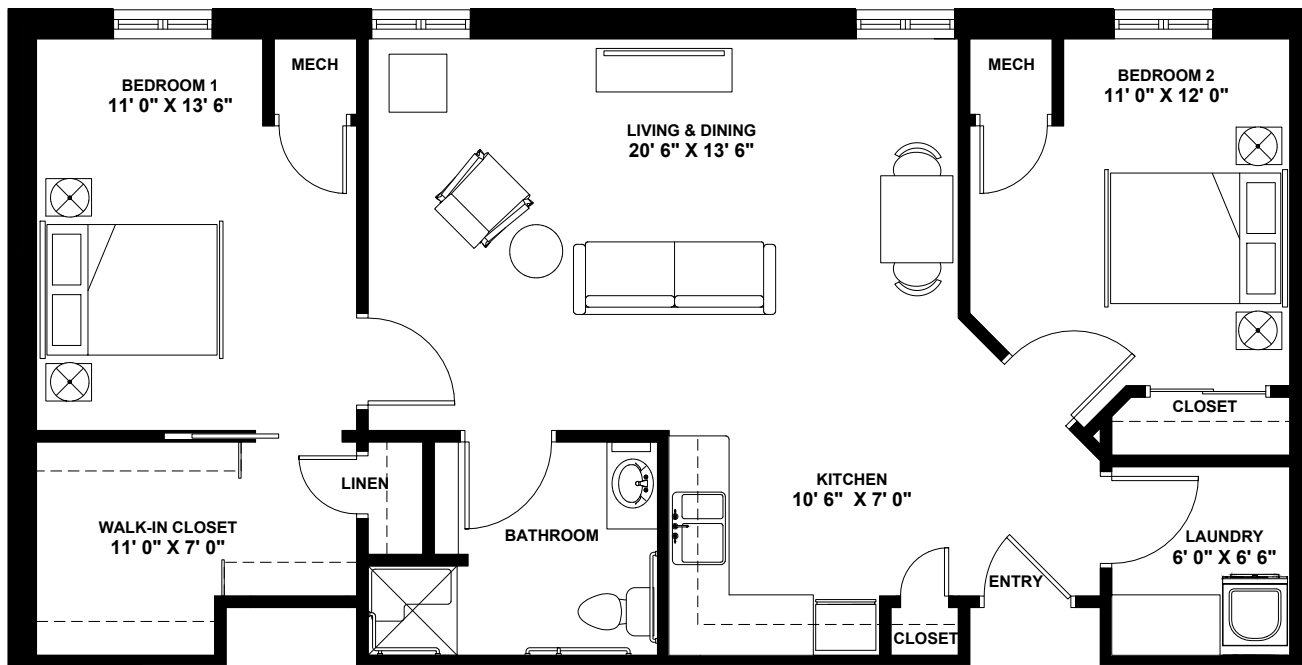

## Deluxe Two Bedroom Floor Plan

2 Bedrooms | 2 Bathrooms | 860 Square Feet