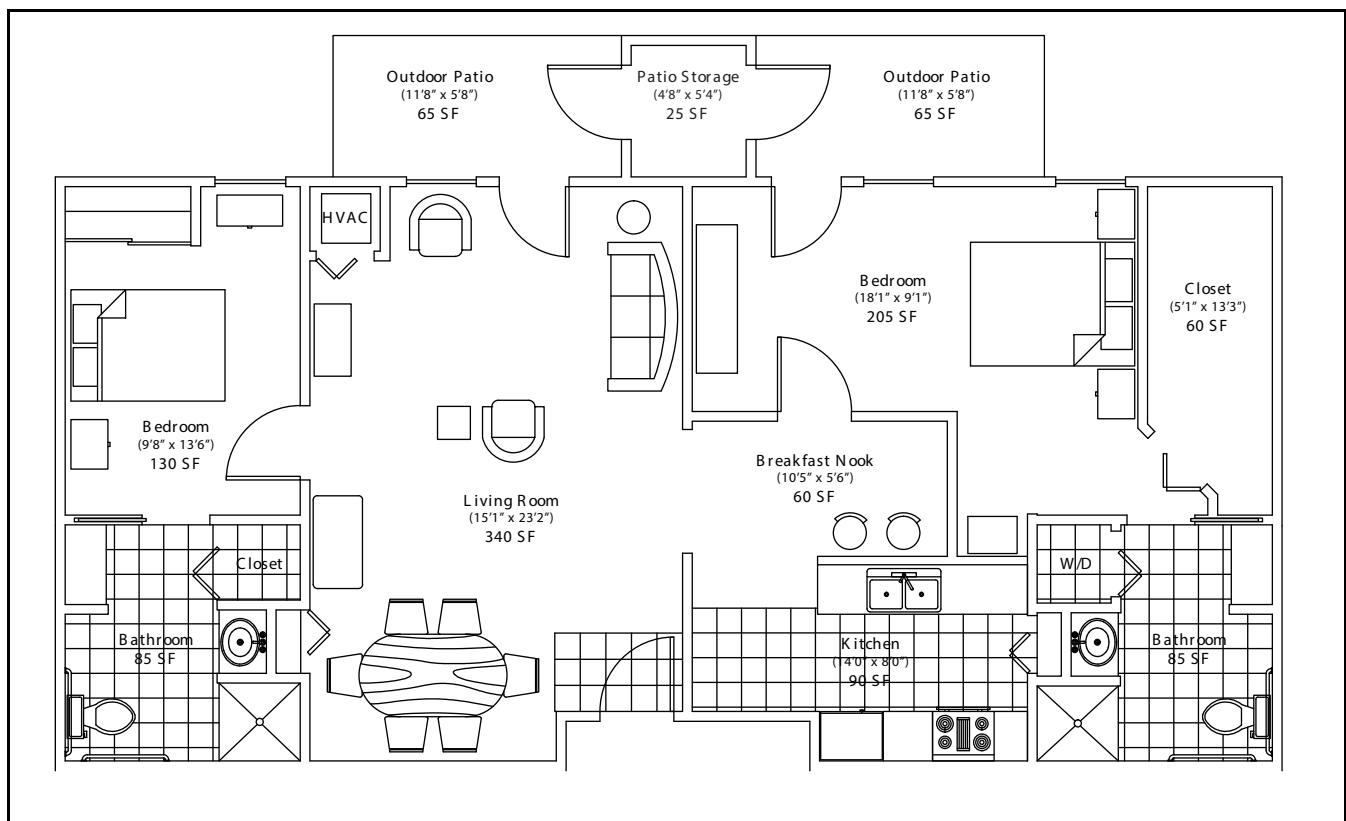

## Deluxe Two Bedroom Floor Plan

2 Bedrooms | 2 Bathrooms | 1,210 Square Feet