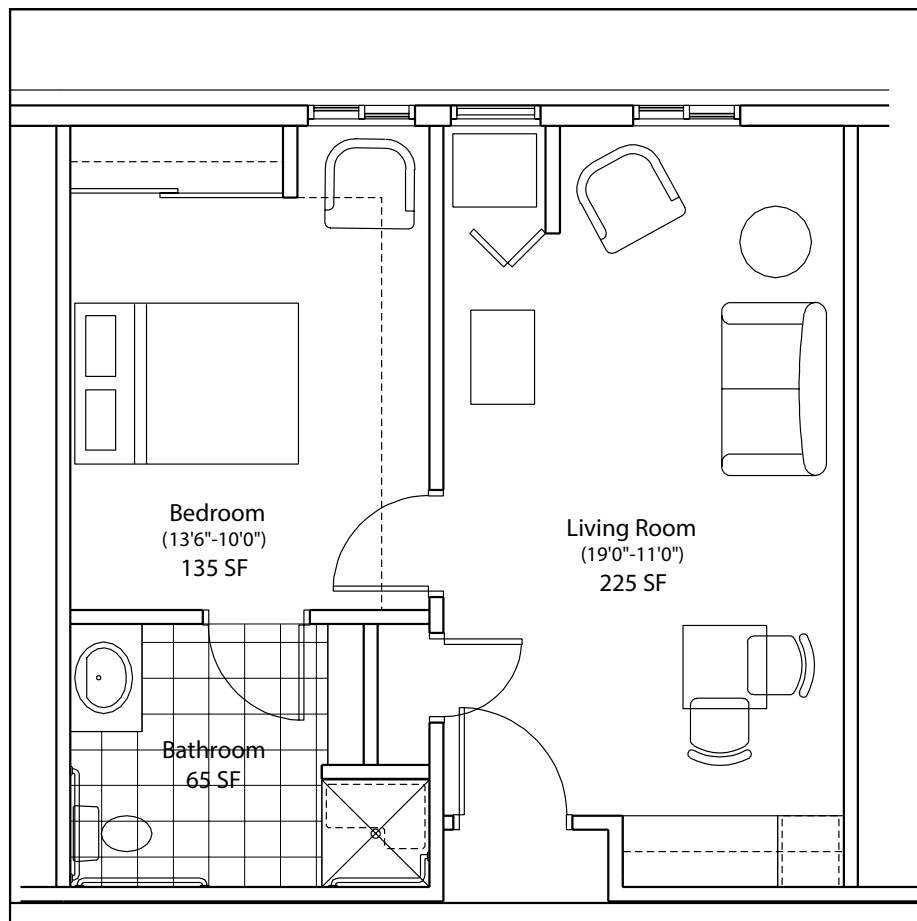

Assisted Living

Deluxe One Bedroom Floor Plan

1 Bedroom | 1 Bathroom | 530 Square Feet

1 Bedroom | 1 Bathroom | 530 Square Feet