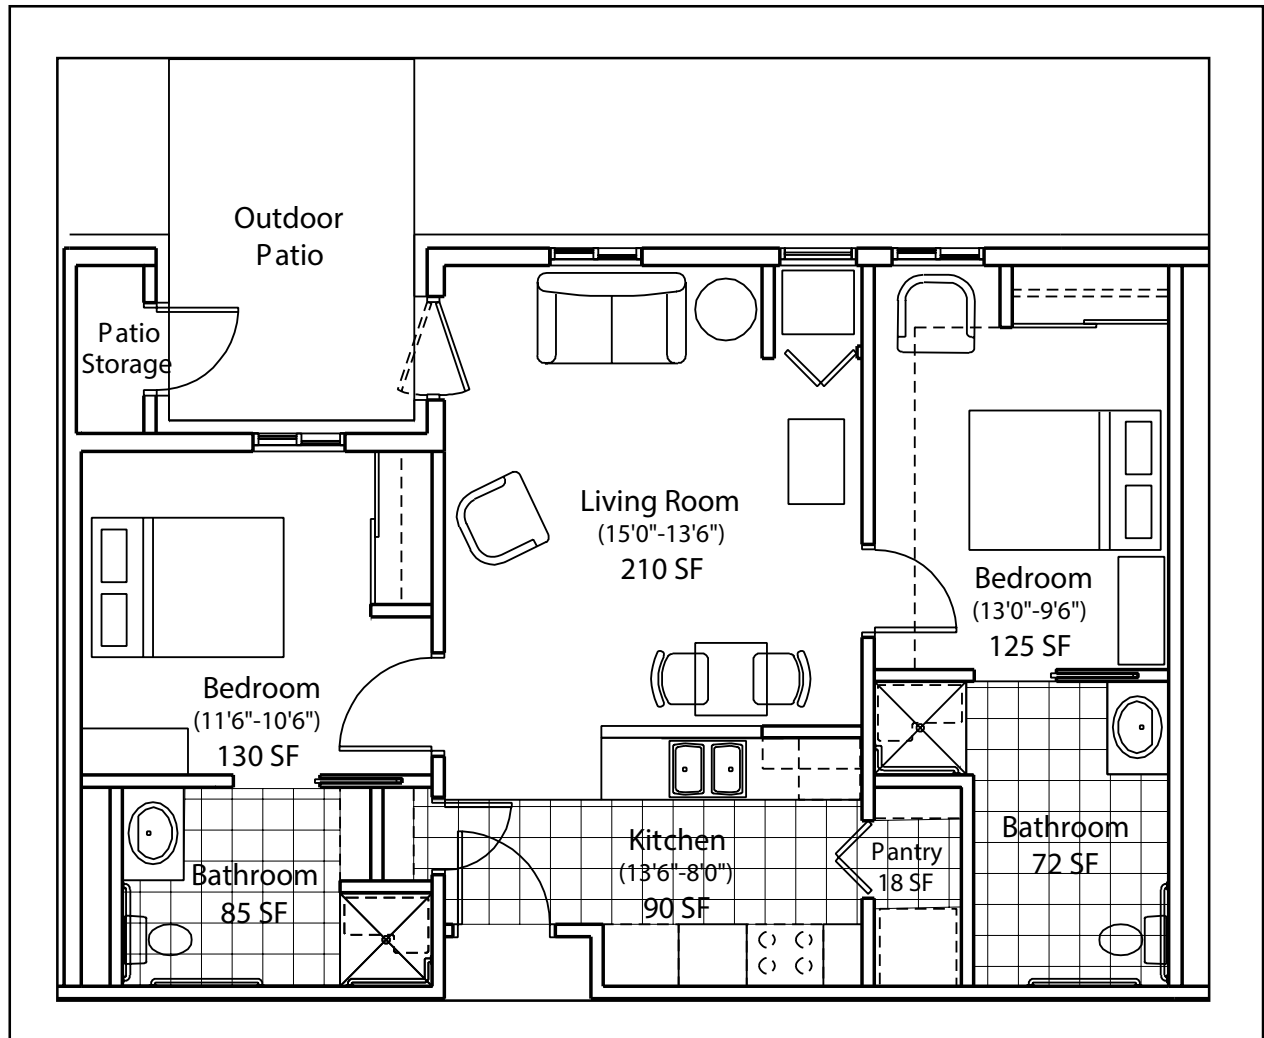

Assisted Living

Two Bedroom Floor Plan

2 Bedrooms | 2 Bathrooms | 730 Square Feet

Assisted Living

Two Bedroom Floor Plan

2 Bedrooms | 2 Bathrooms | 730 Square Feet