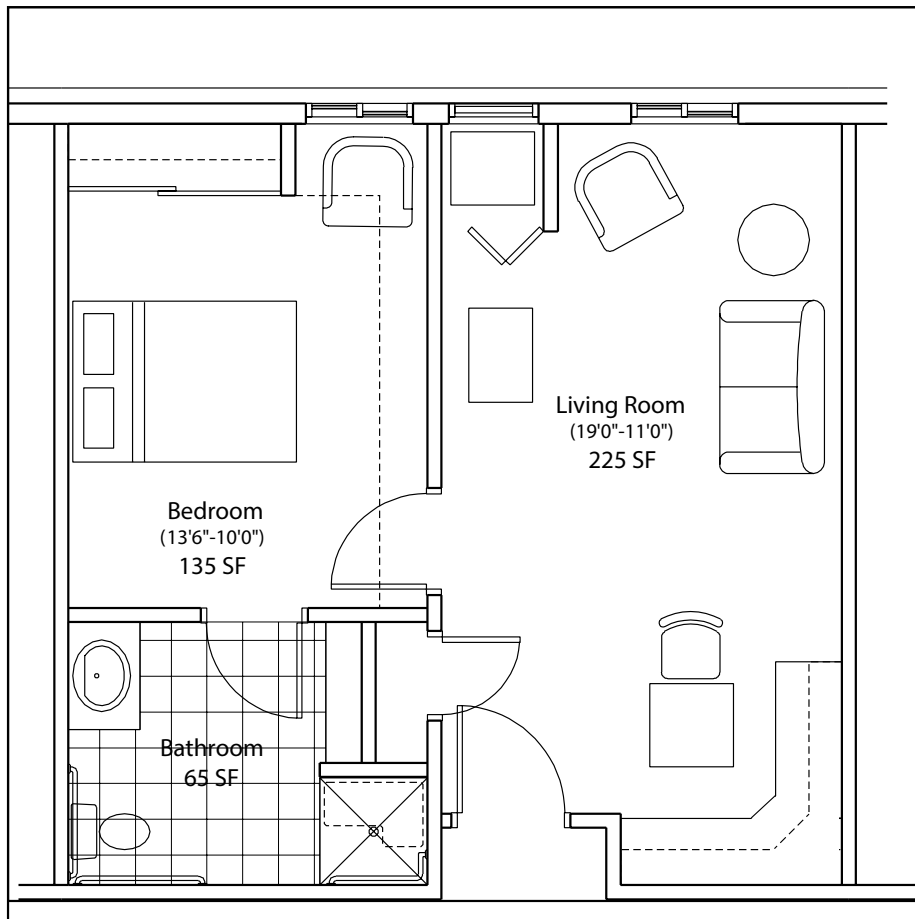

Assisted Living

One Bedroom Deluxe Floor Plan

1 Bedroom | 1 Bathroom | 430 Square Feet

Assisted Living

One Bedroom Deluxe Floor Plan

1 Bedroom | 1 Bathroom | 430 Square Feet