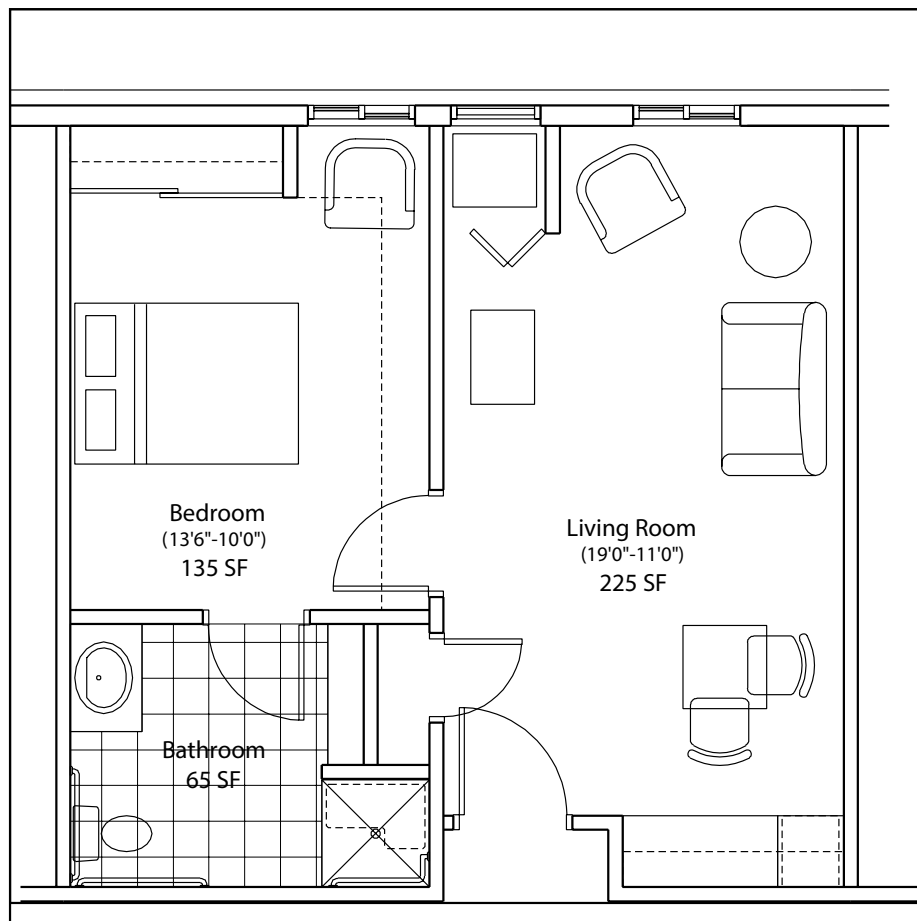

Assisted Living

One Bedroom Floor Plan

1 Bedroom | 1 Bathroom | 430 Square Feet

Assisted Living

One Bedroom Floor Plan

1 Bedroom | 1 Bathroom | 430 Square Feet