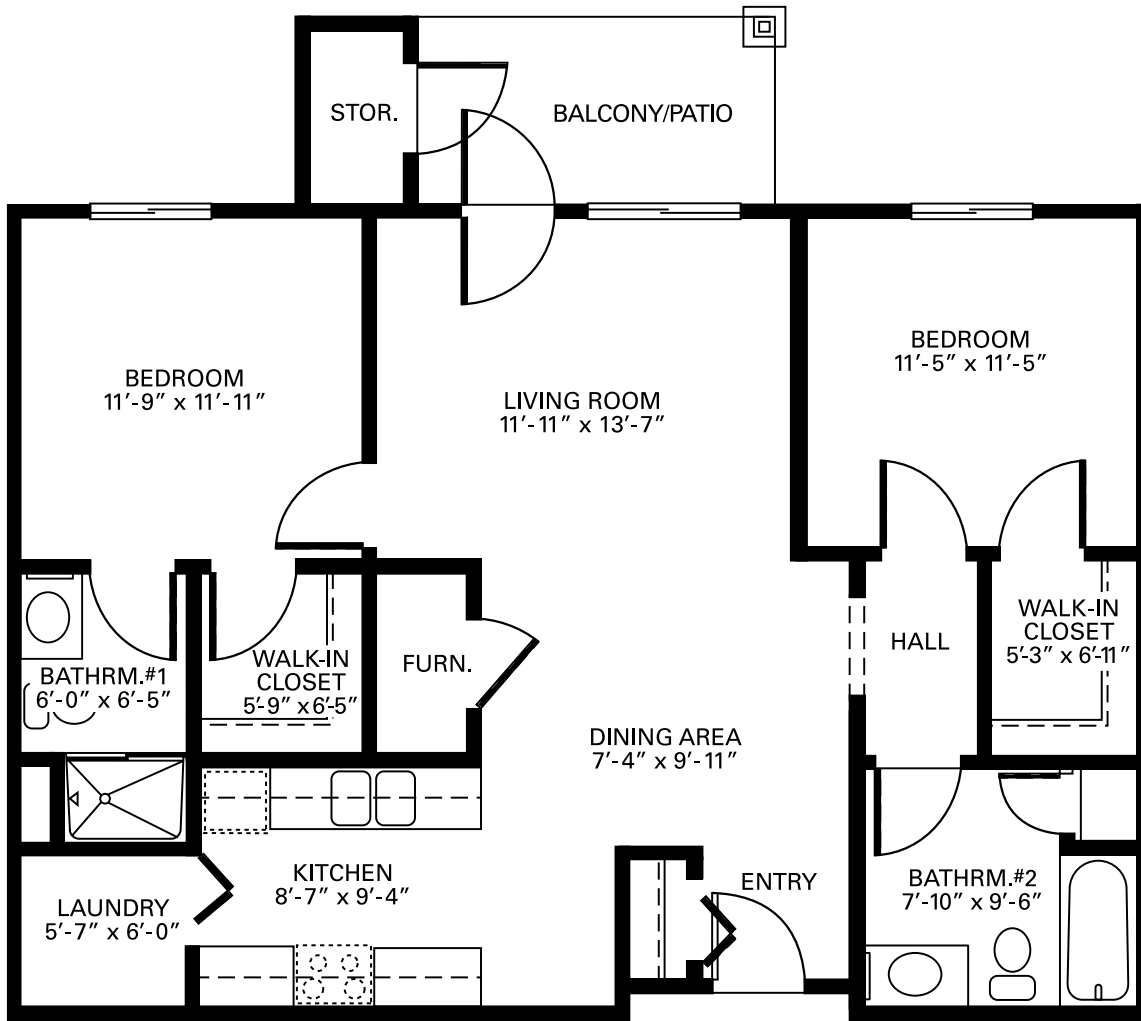

## Two Bedroom Deluxe Floor Plan

2 Bedrooms | 2 Bathrooms | 1,024 Square Feet