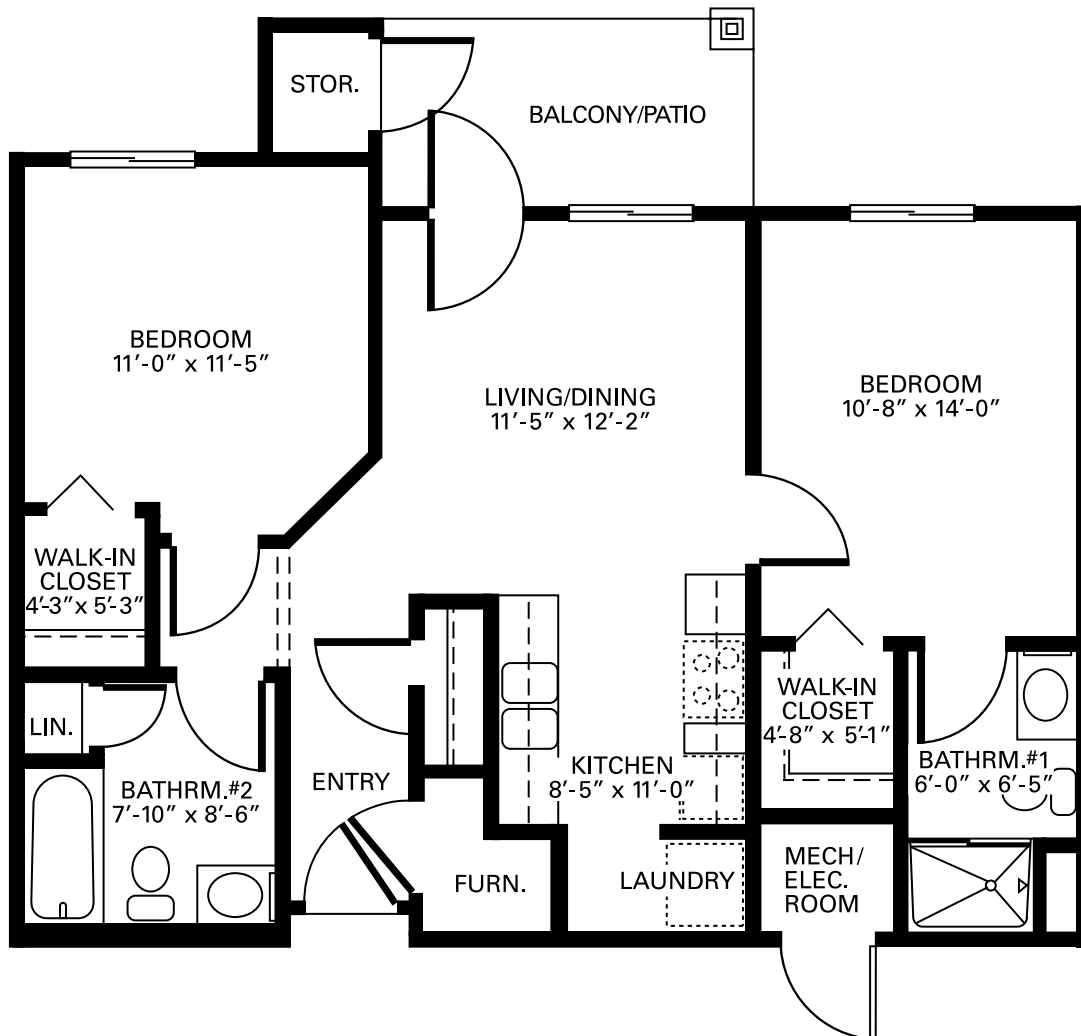

Independent Living

Two Bedroom Floor Plan

2 Bedrooms | 2 Bathrooms | 823 Square Feet

Independent Living

Two Bedroom Floor Plan

2 Bedrooms | 2 Bathrooms | 823 Square Feet