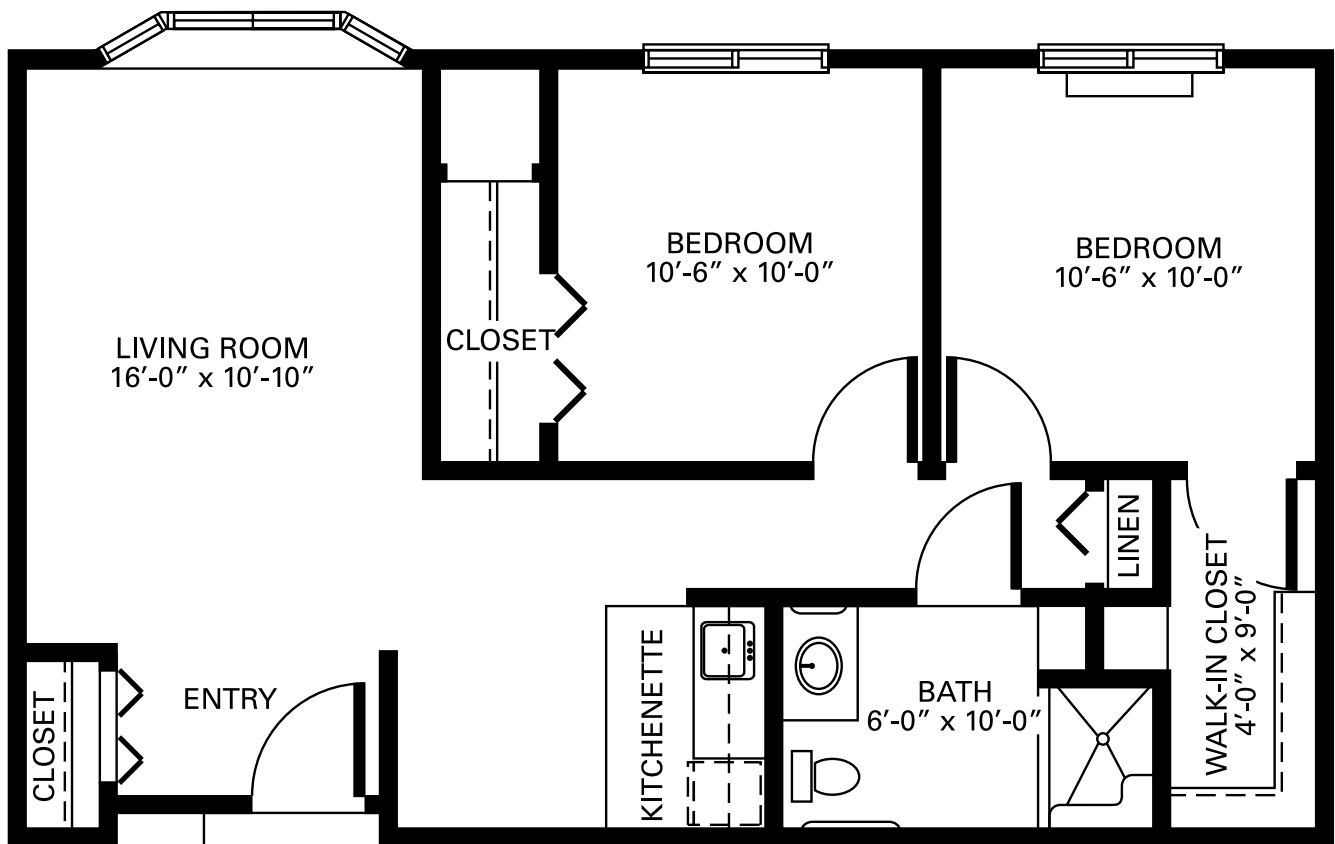

Assisted Living

Two Bedroom Floor Plan

2 Bedrooms | 1 Bathroom | 746 Square Feet

Assisted Living

Two Bedroom Floor Plan

2 Bedrooms | 1 Bathroom | 746 Square Feet