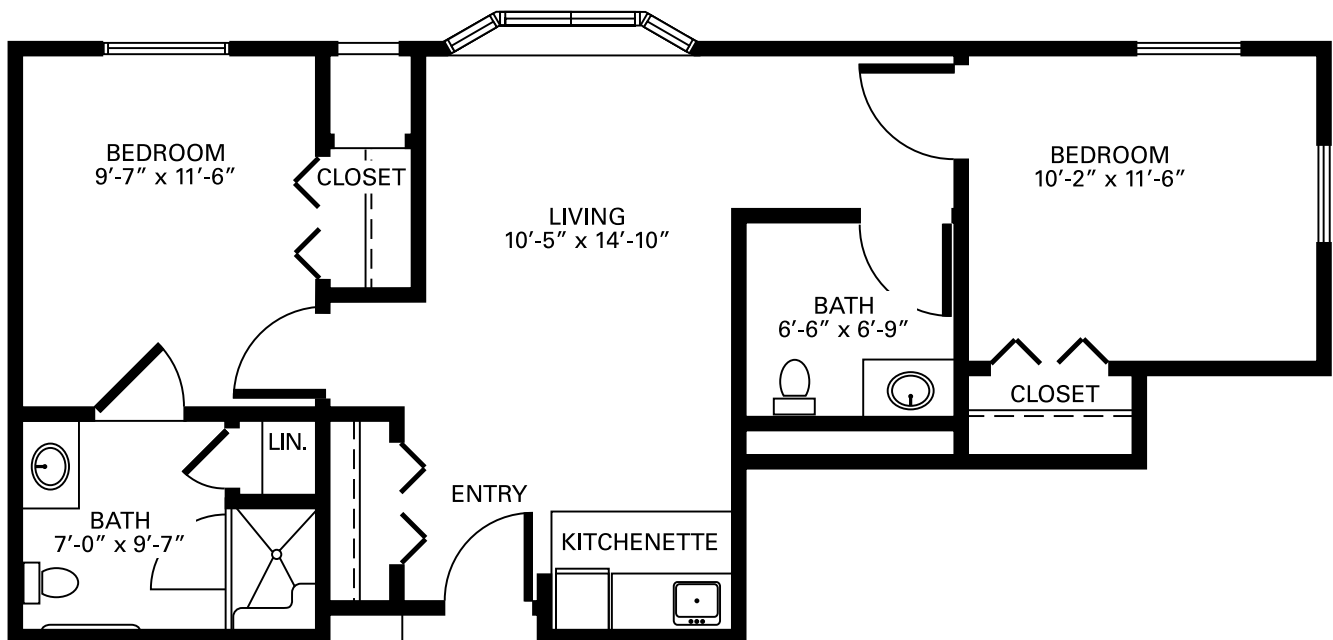

Assisted Living

Two Bedroom Floor Plan

2 Bedrooms | 1.5 Bathrooms | 714 Square Feet

Assisted Living

Two Bedroom Floor Plan

2 Bedrooms | 1.5 Bathrooms | 714 Square Feet