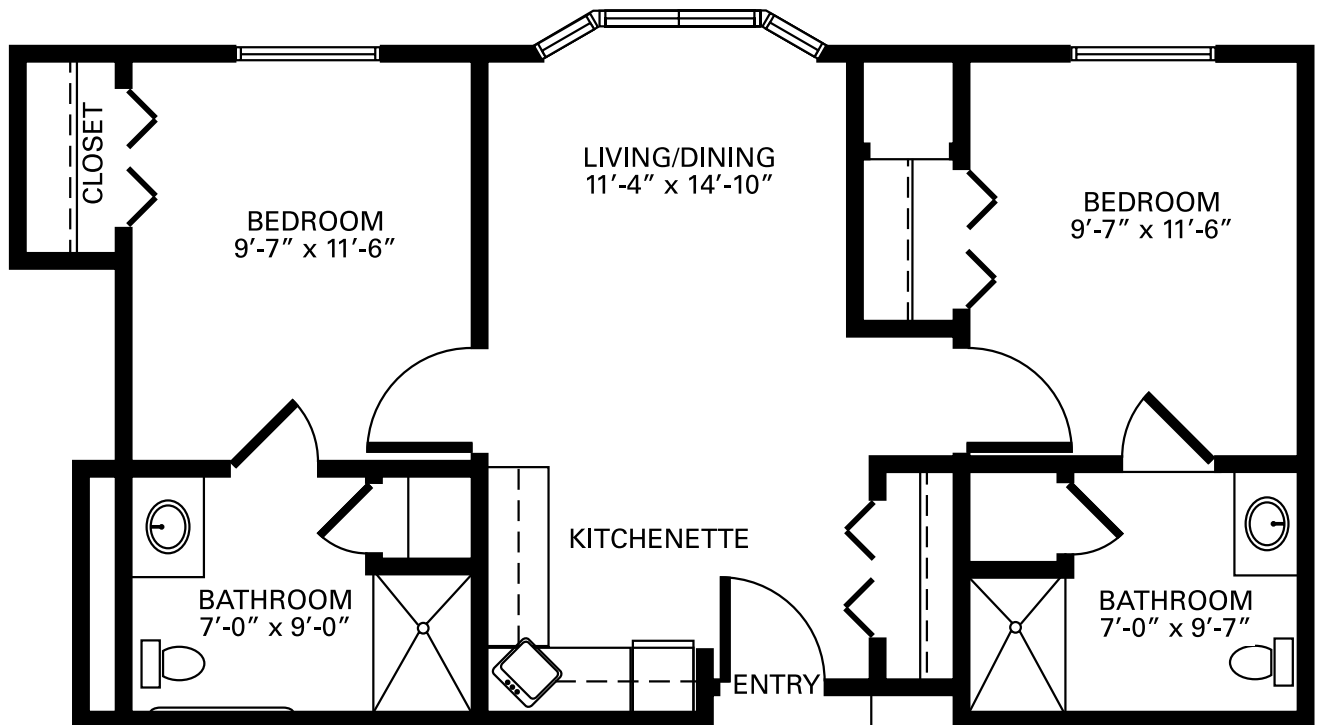

Assisted Living

Two Bedroom Floor Plan

2 Bedrooms | 2 Bathrooms | 690 Square Feet

Assisted Living

Two Bedroom Floor Plan

2 Bedrooms | 2 Bathrooms | 690 Square Feet