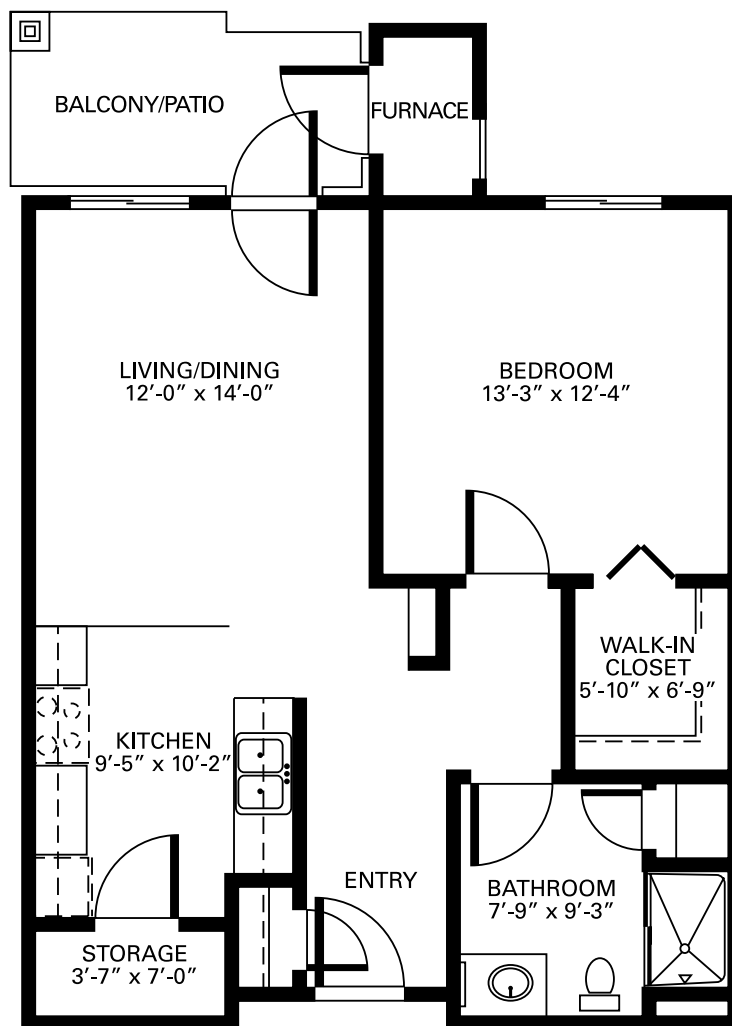

Independent Living

One Bedroom Deluxe Floor Plan

1 Bedroom | 1 Bathroom | 723 Square Feet

Independent Living

One Bedroom Deluxe Floor Plan

1 Bedroom | 1 Bathroom | 723 Square Feet