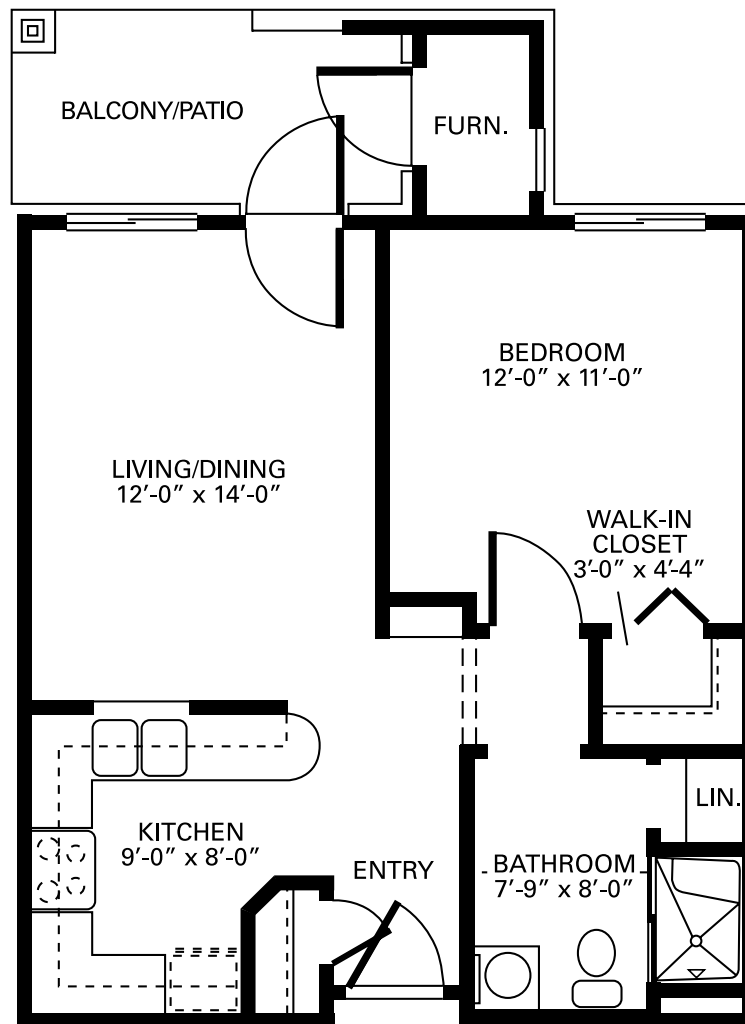

Independent Living

One Bedroom Floor Plan

1 Bedroom | 1 Bathroom | 594 Square Feet

Independent Living

One Bedroom Floor Plan

1 Bedroom | 1 Bathroom | 594 Square Feet