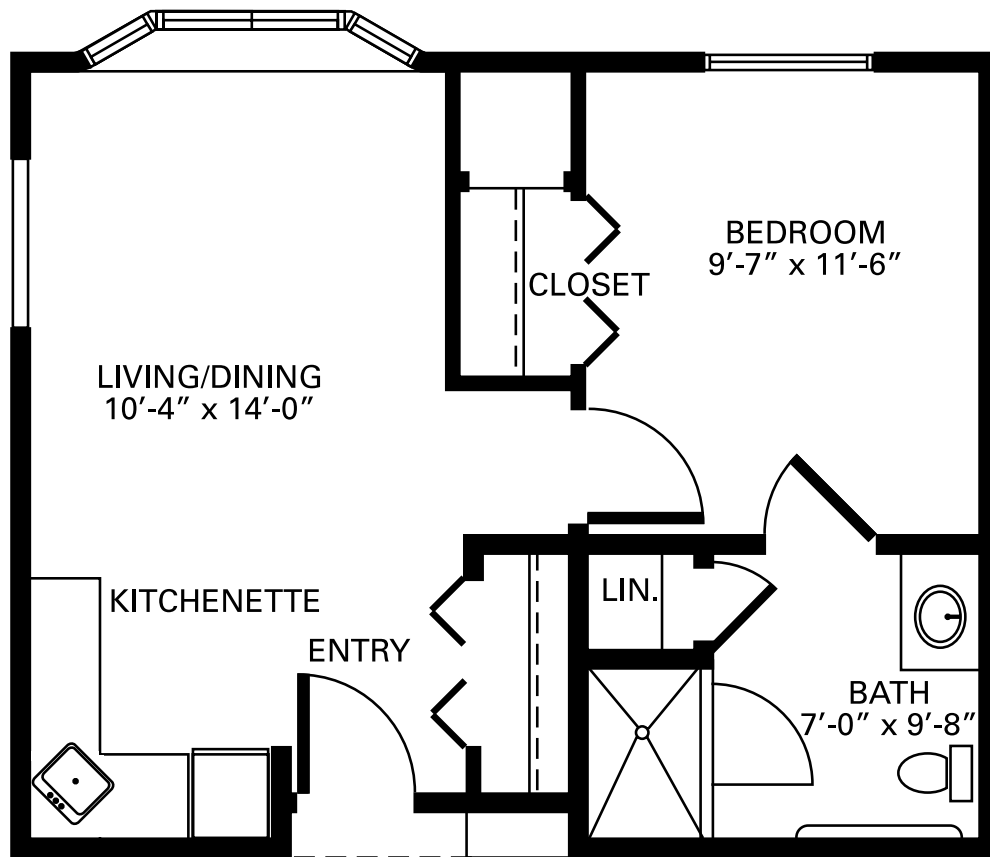

Assisted Living

One Bedroom Floor Plan

1 Bedroom | 1 Bathroom | 468 Square Feet

Assisted Living

One Bedroom Floor Plan

1 Bedroom | 1 Bathroom | 468 Square Feet