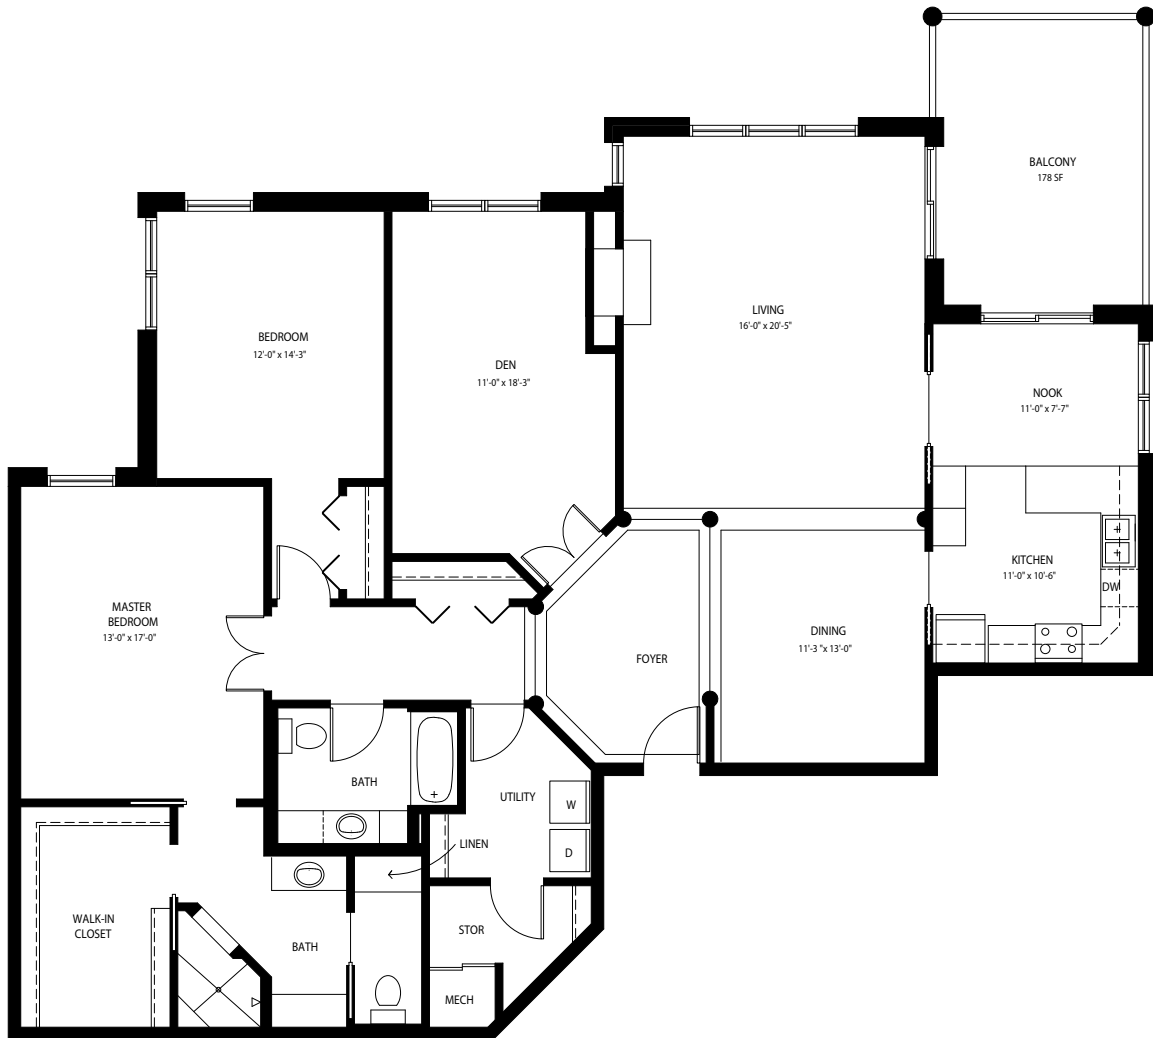

Independent Living

Model E (Reverse) Floor Plan

2 Bedrooms | 2 Bathrooms | Den | 2,093 Square Feet

Independent Living

Model E (Reverse) Floor Plan

2 Bedrooms | 2 Bathrooms | Den | 2,093 Square Feet