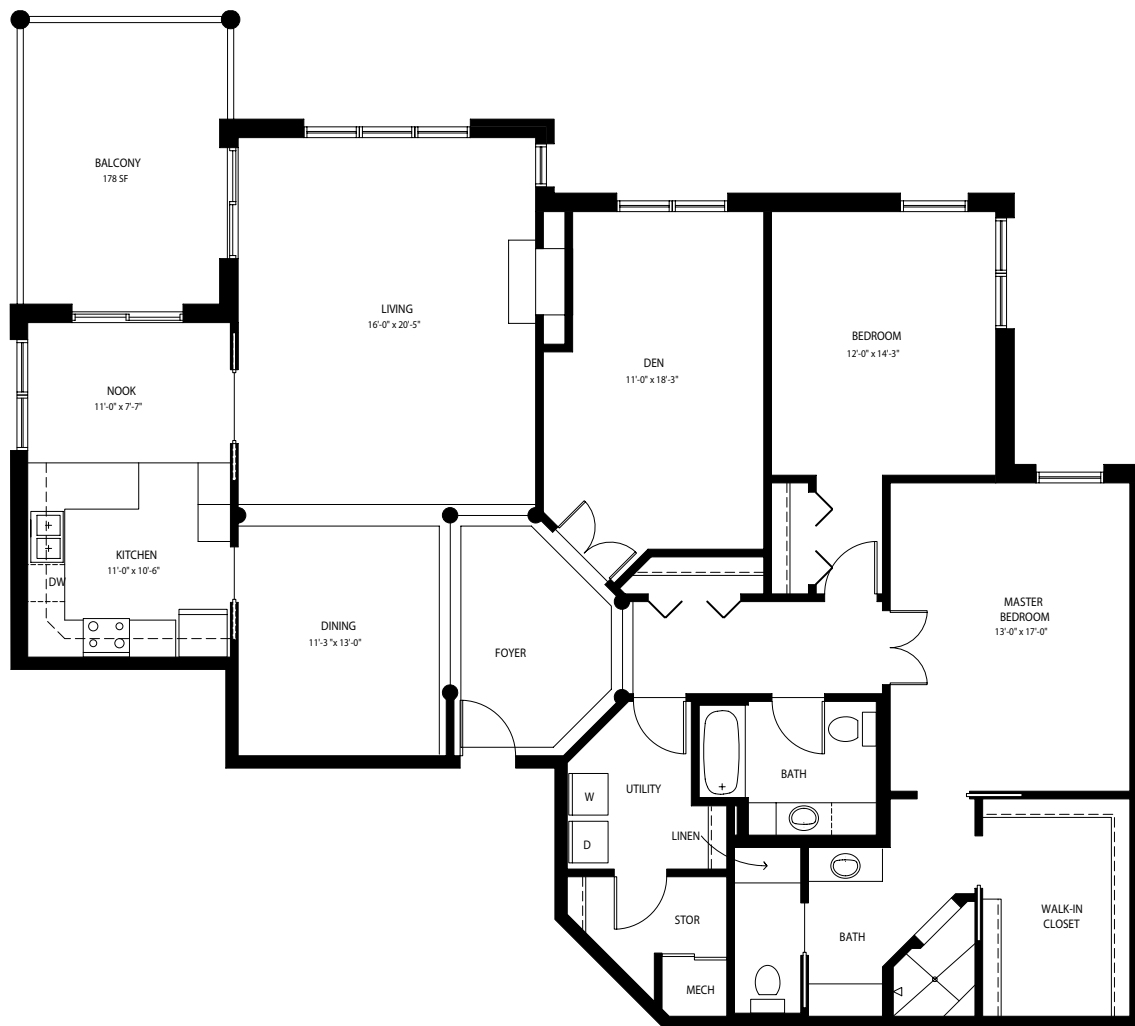

## Model E Floor Plan

2 Bedrooms | 2 Bathrooms | Den | 2,093 Square Feet