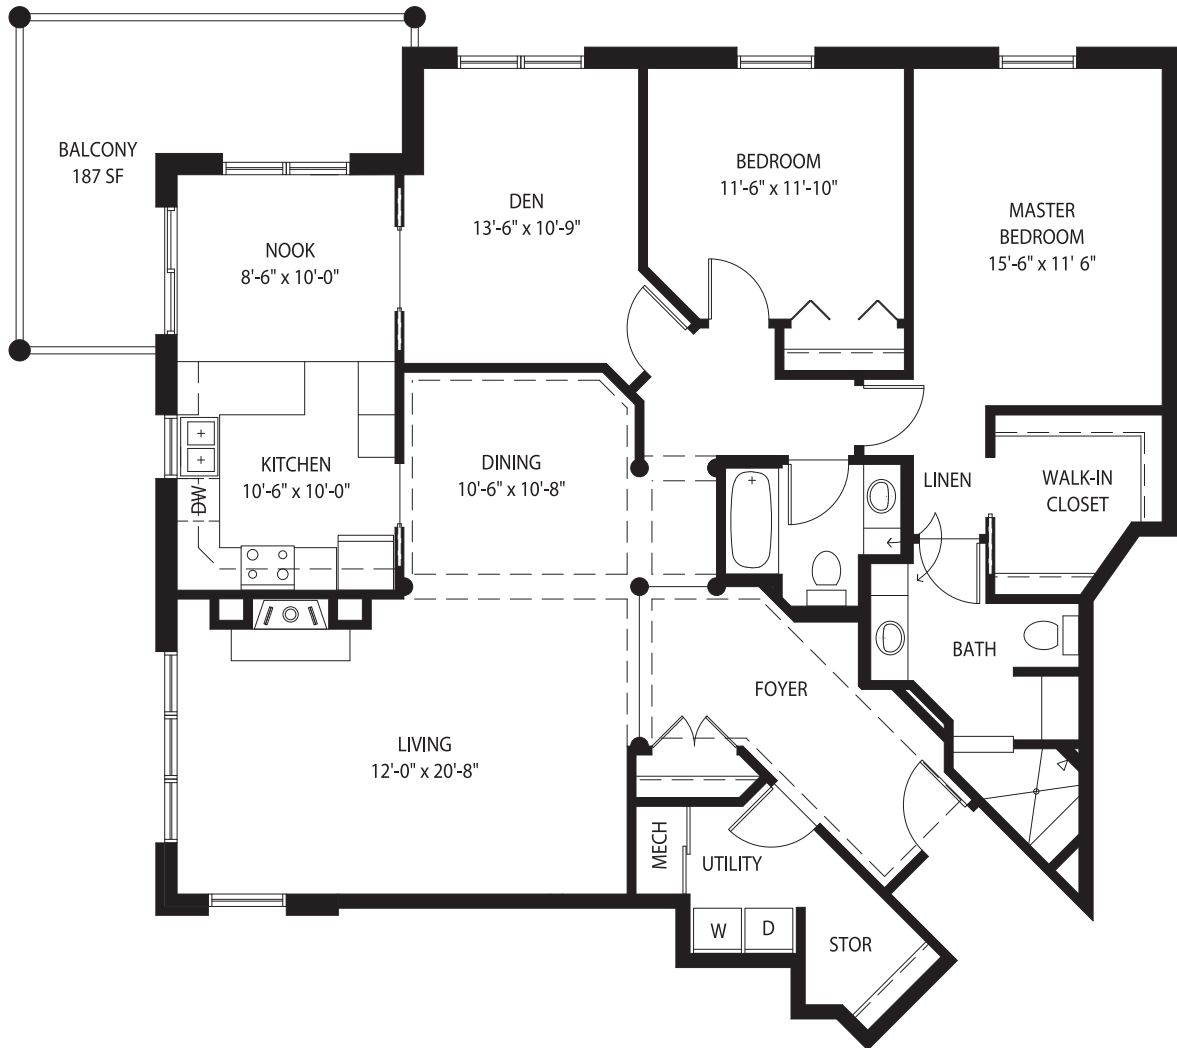

Independent Living

Model D (Reverse) Floor Plan

2 Bedrooms | 2 Bathrooms | Den | 1,815 Square Feet

Independent Living

Model D (Reverse) Floor Plan

2 Bedrooms | 2 Bathrooms | Den | 1,815 Square Feet