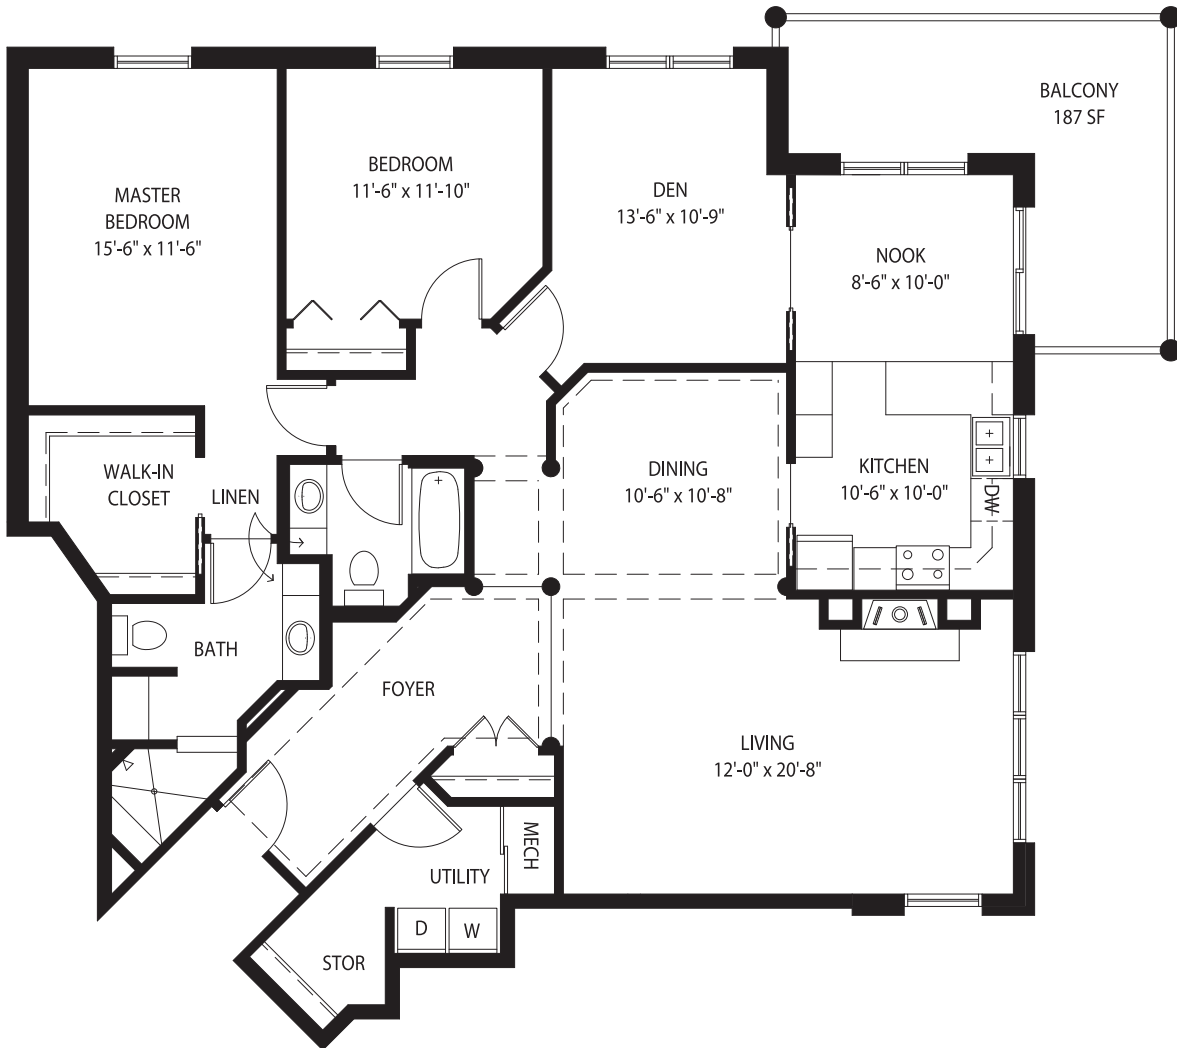

Independent Living

Model D Floor Plan

2 Bedrooms | 2 Bathrooms | Den | 1,815 Square Feet

The Landing
Immanuel *Signature* community

Independent Living

Model D Floor Plan

2 Bedrooms | 2 Bathrooms | Den | 1,815 Square Feet