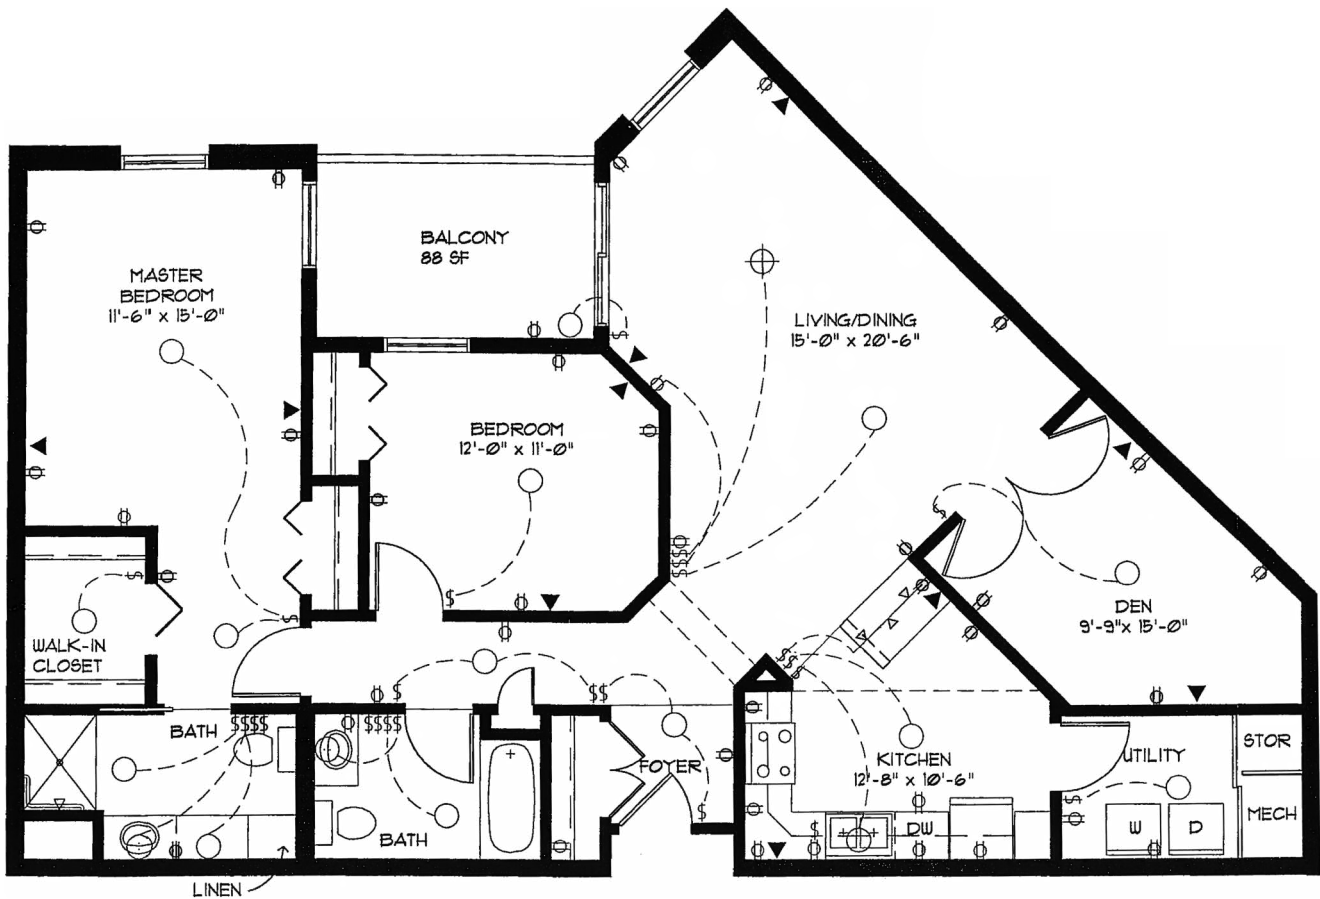

Independent Living

Model C (Variation 1) Floor Plan

2 Bedrooms | 2 Bathrooms | Den | 1,355 Square Feet

Independent Living

Model C (Variation 1)

Floor Plan

2 Bedrooms | 2 Bathrooms | Den | 1,355 Square Feet