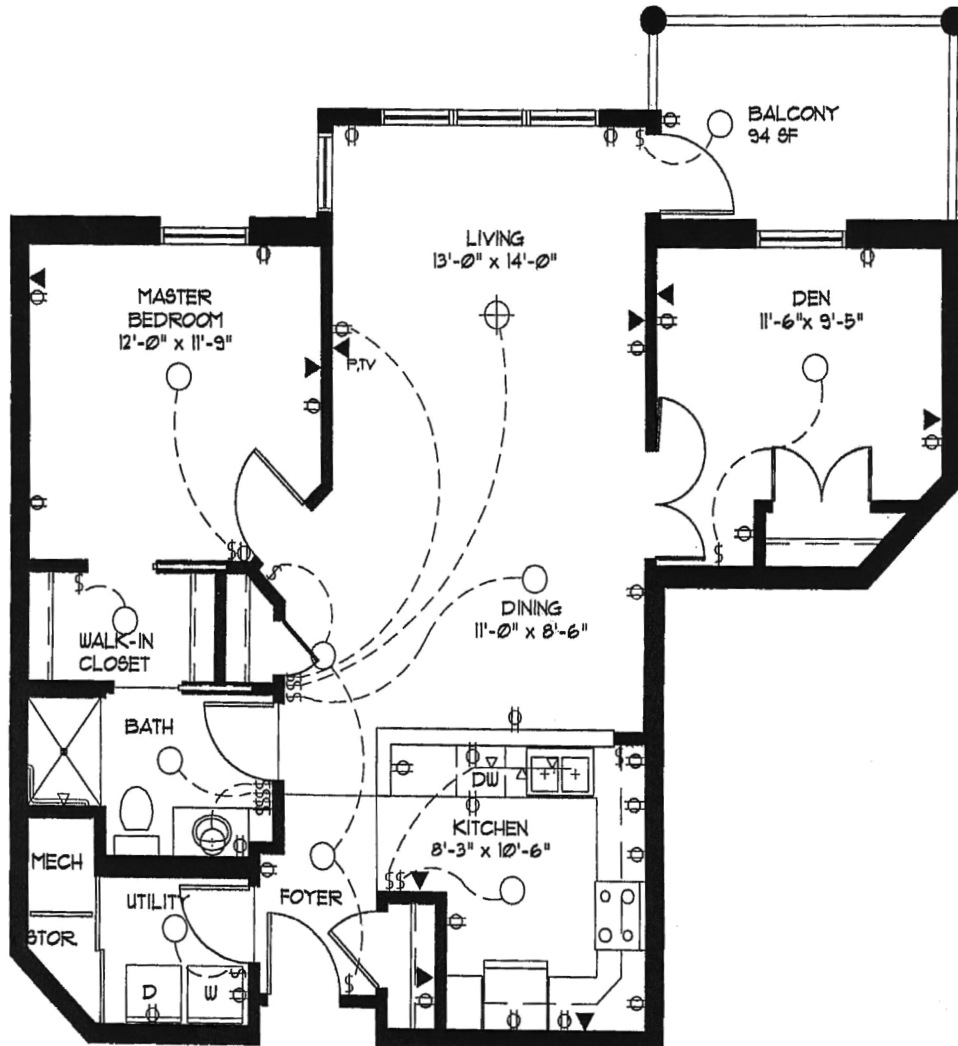

Independent Living

Model A (Variation 1)

Floor Plan

1 Bedroom | 1 Bathroom | Den | 971 Square Feet

The Landing
Immanuel *Signature* community

Independent Living

Model A (Variation 1) Floor Plan

1 Bedroom | 1 Bathroom | Den | 971 Square Feet