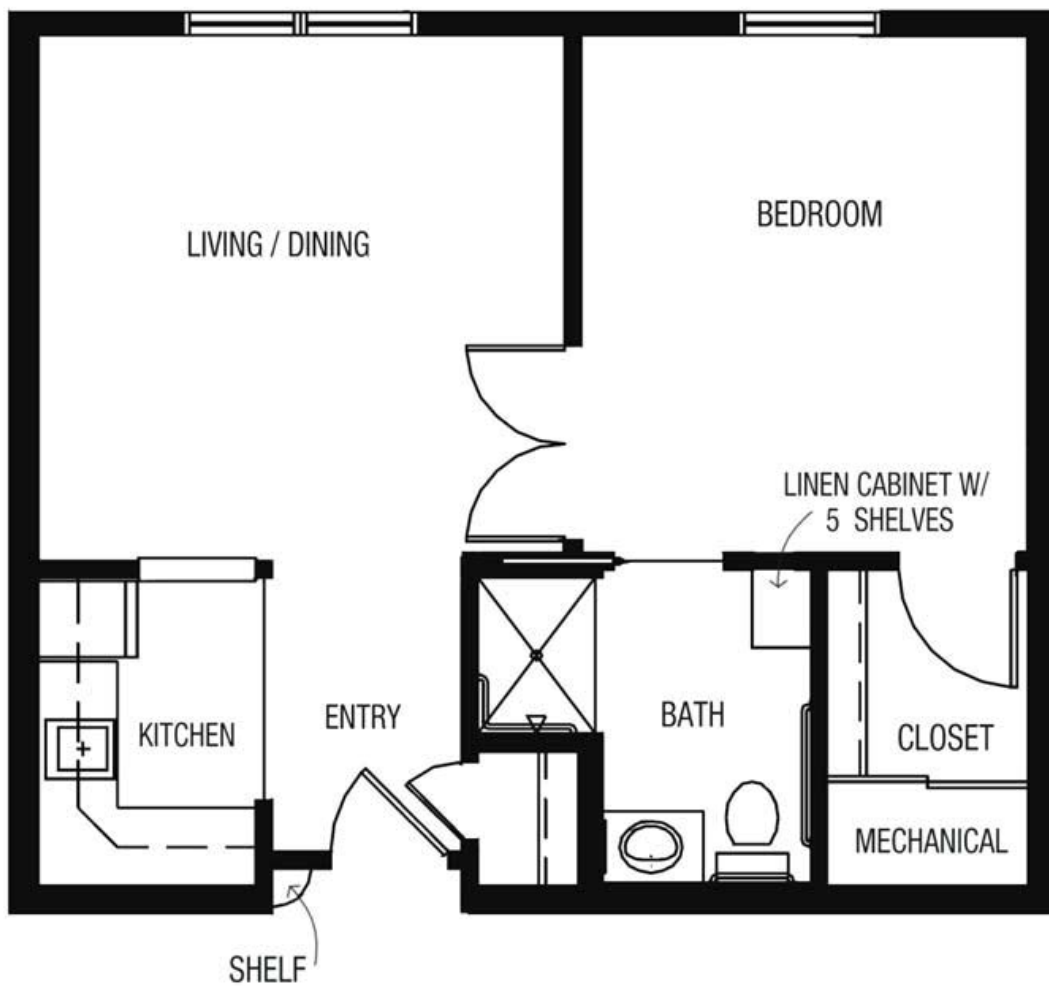

Assisted Living

One Bedroom Floor Plan

1 Bedroom | 1 Bathroom | 585 Square Feet

Assisted Living

One Bedroom Floor Plan

1 Bedroom | 1 Bathroom | 585 Square Feet