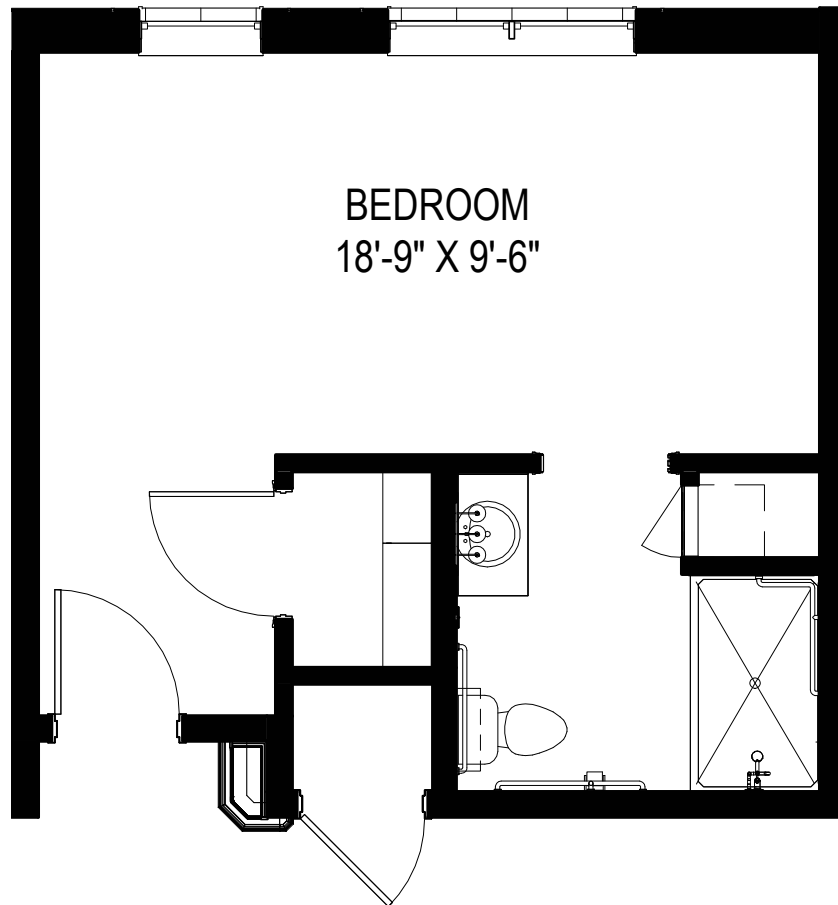

# Memory Support Apartment Home

## Studio Floor Plan

Studio | 1 Bathroom | 360 Square Feet