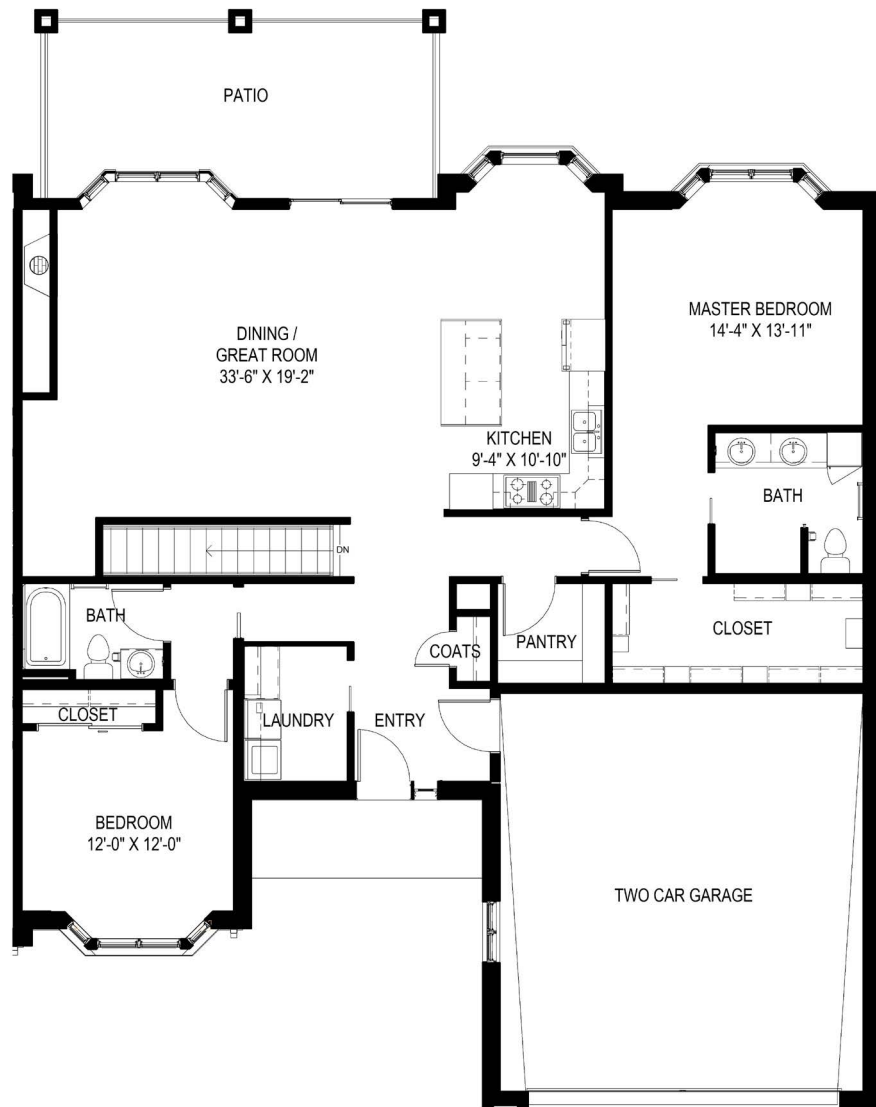

## Model Q Floor Plan (Main Level)

2 Bedrooms | 2 Bathrooms | 1,780 Square Feet

## Model Q Floor Plan (Lower Level)

1 Bedroom | 1 Bathroom | 1,775 Square Feet