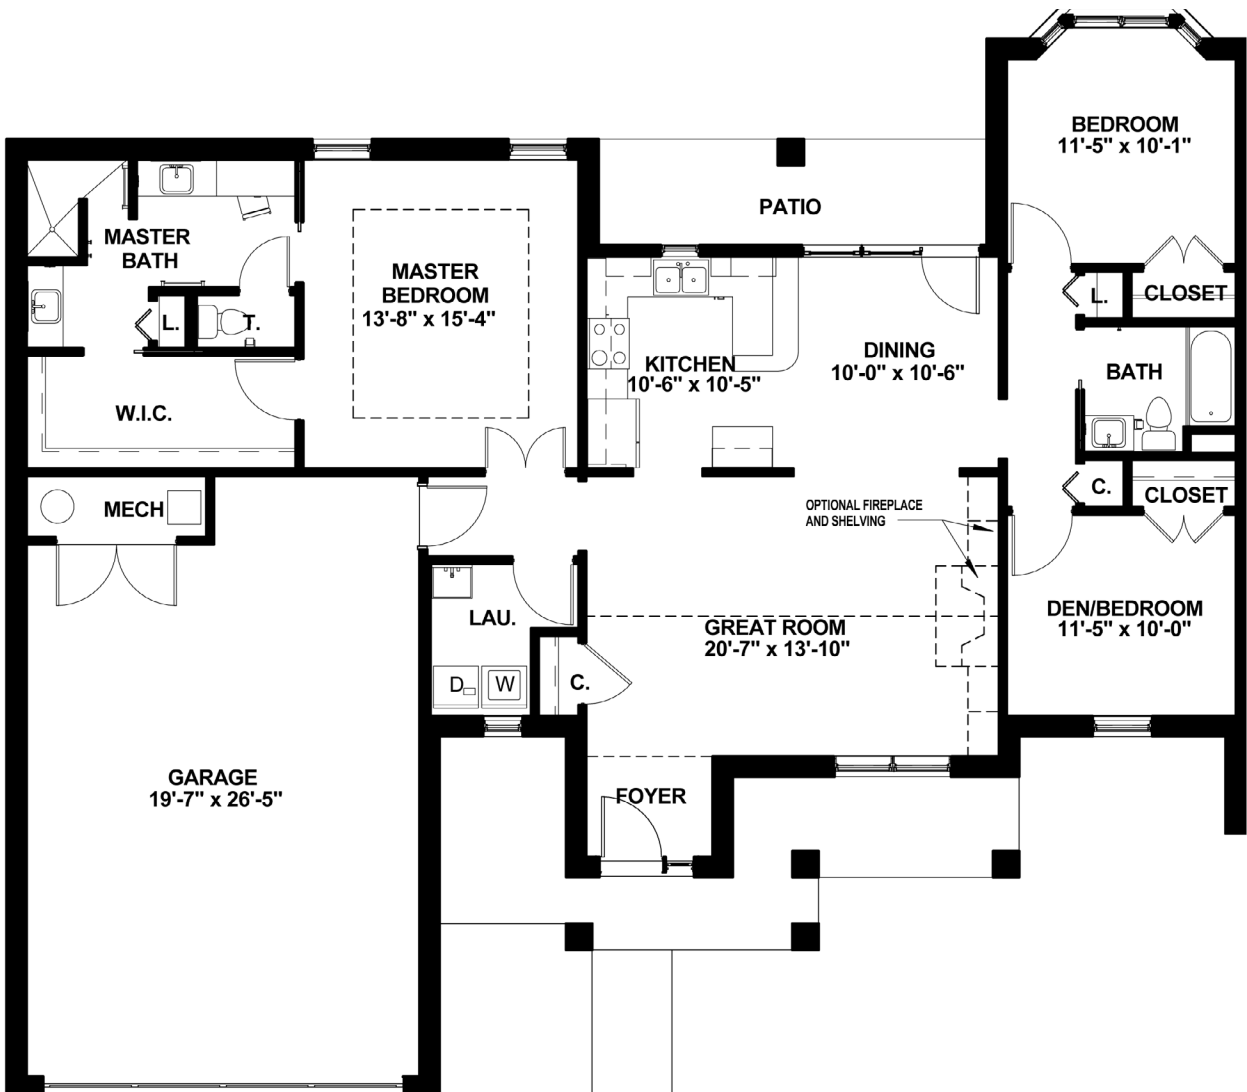

Independent Living Patio Home

Model O Floor Plan

3 Bedrooms | 2 Bathrooms | 1,555 Square Feet

Independent Living Patio Home

Model O Floor Plan

3 Bedrooms | 2 Bathrooms | 1,555 Square Feet