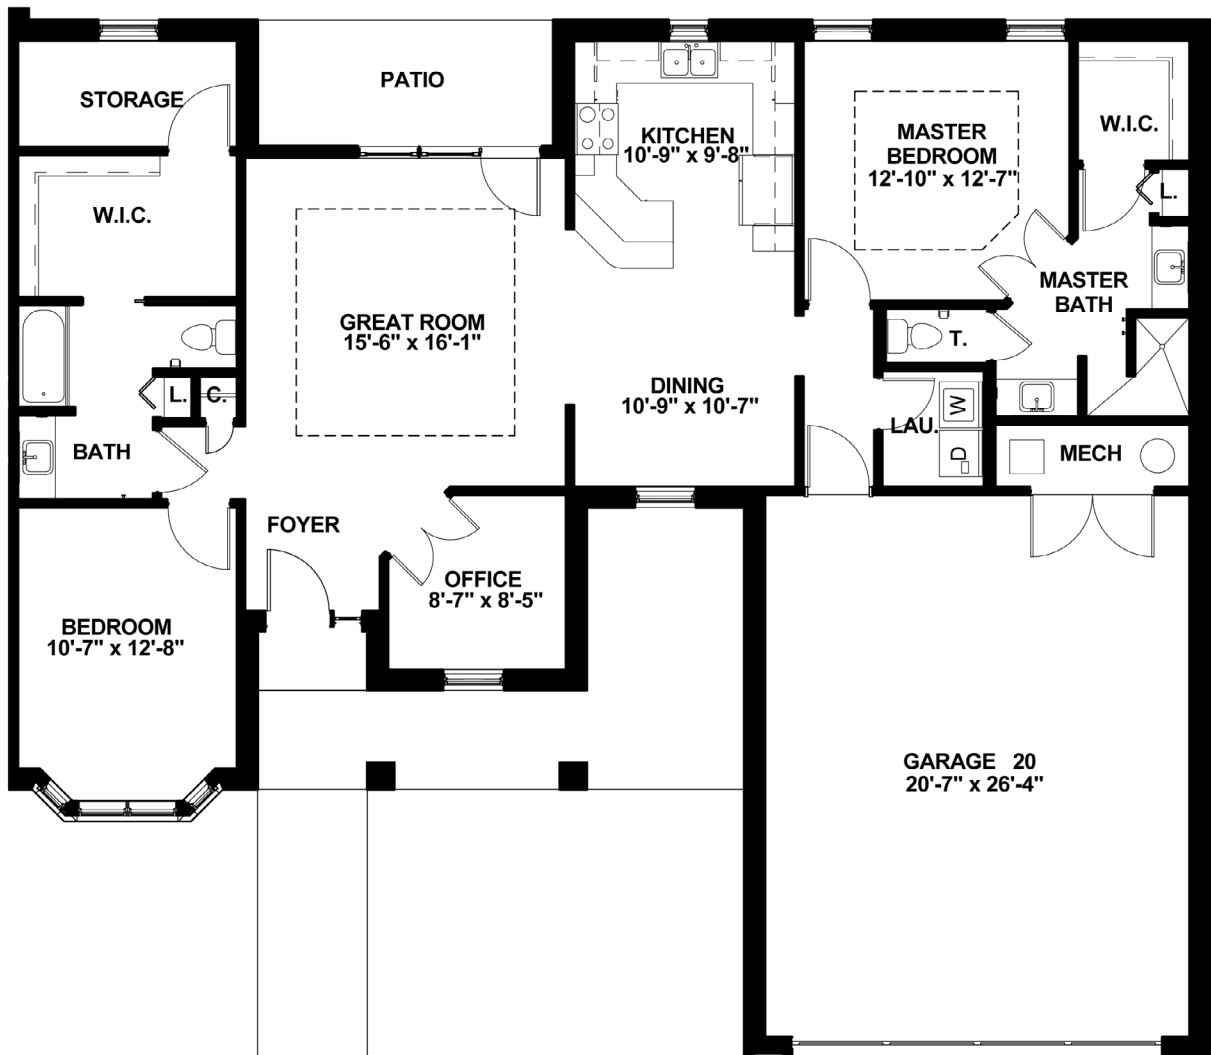

Independent Living Patio Home

Model N Floor Plan

2 Bedrooms | 2 Bathrooms | Den | 1,516 Square Feet

Independent Living Patio Home

Model N Floor Plan

2 Bedrooms | 2 Bathrooms | Den | 1,516 Square Feet