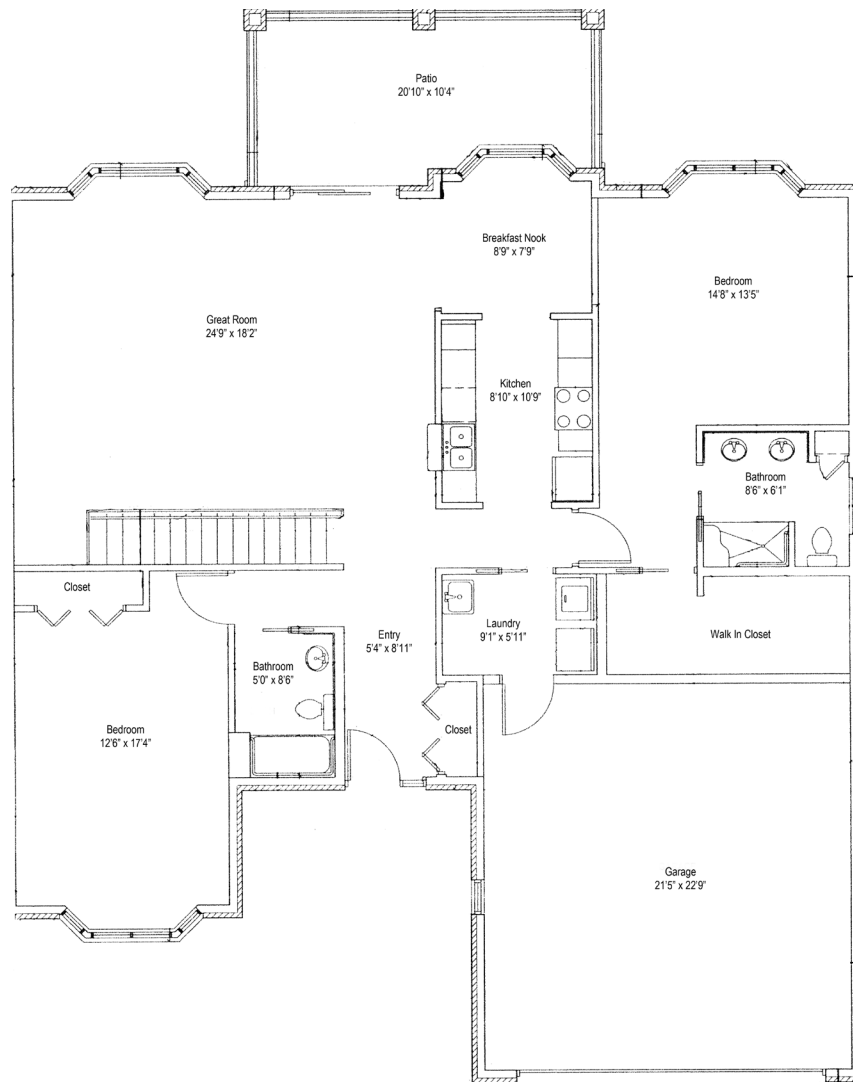

# Independent Living Patio Home

## Model M Floor Plan (Main Level)

2 Bedrooms | 2 Bathrooms | 1,768 Square Feet

## Model M Floor Plan (Main Level)

1 Bedroom | 1 Bathroom | 1,789 Square Feet