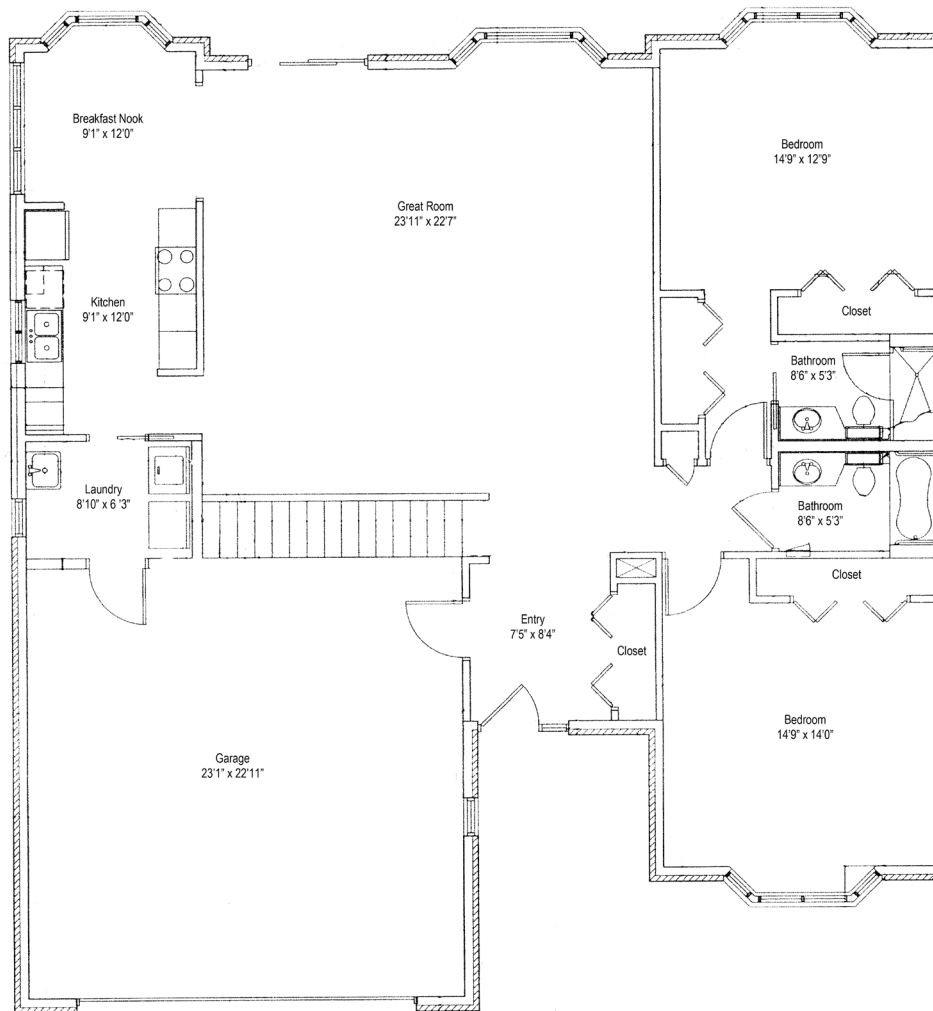

## Model L Floor Plan (Main Level)

2 Bedrooms | 2 Bathrooms | 1,762 Square Feet

## Model L Floor Plan (Lower Level)

1 Bedroom | 1 Bathroom | 1,771 Square Feet