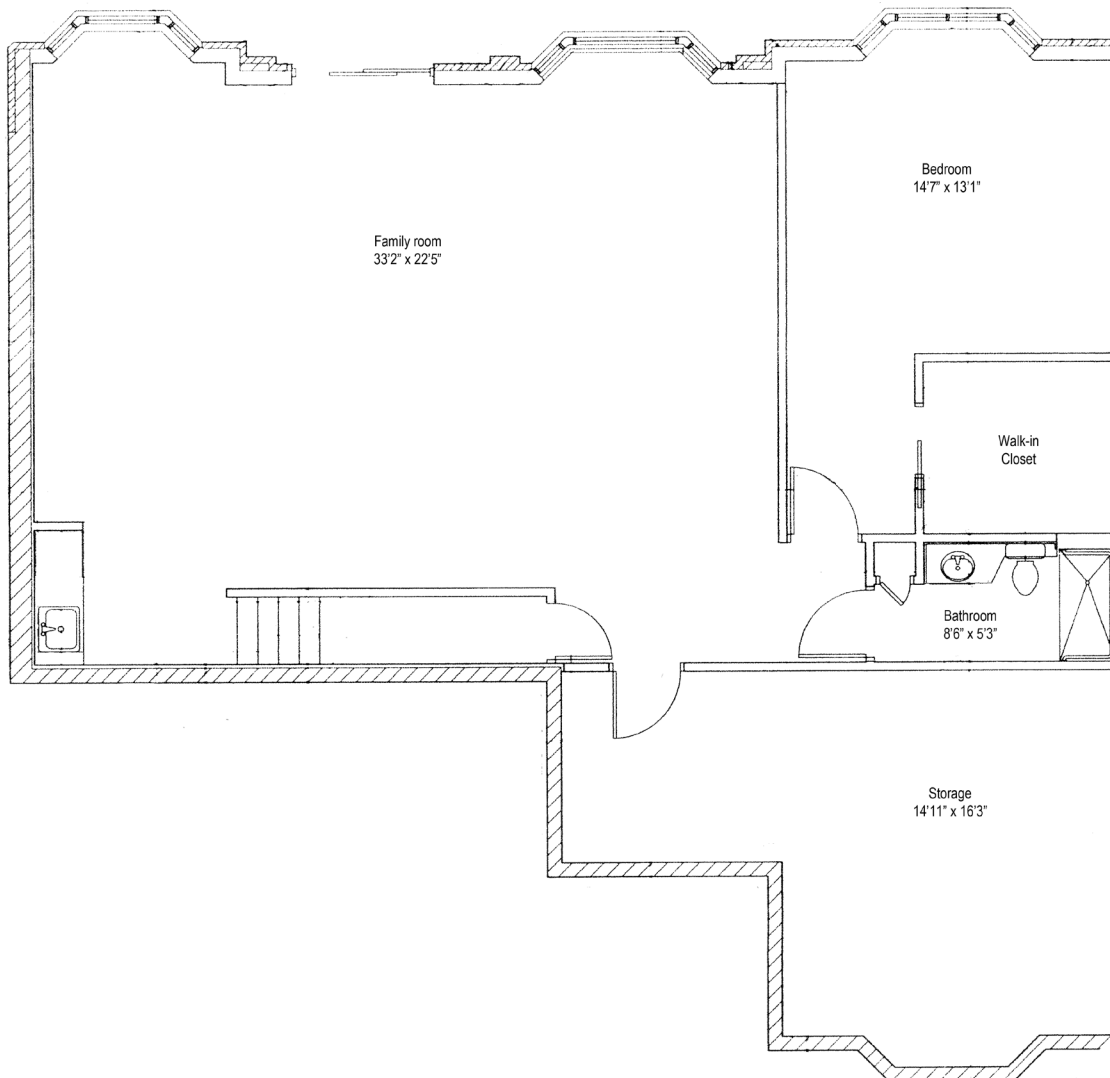

Independent Living Patio Home

Model L Floor Plan (Lower Level)

1 Bedroom | 1 Bathroom | 1,771 Square Feet