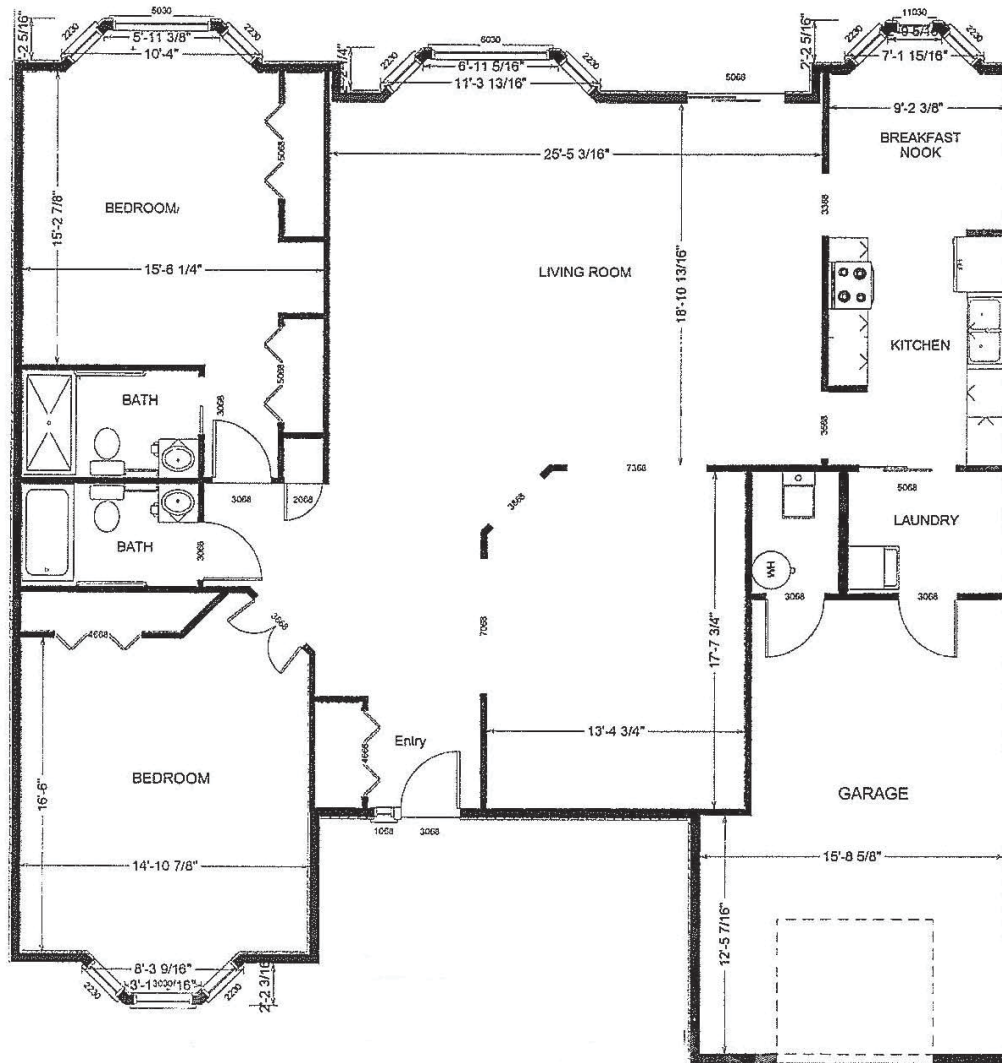

Independent Living Patio Home

Model K Floor Plan

2 Bedrooms | 2 Bathrooms | 2,050 Square Feet

Independent Living Patio Home

Model K Floor Plan

2 Bedrooms | 2 Bathrooms | 2,050 Square Feet