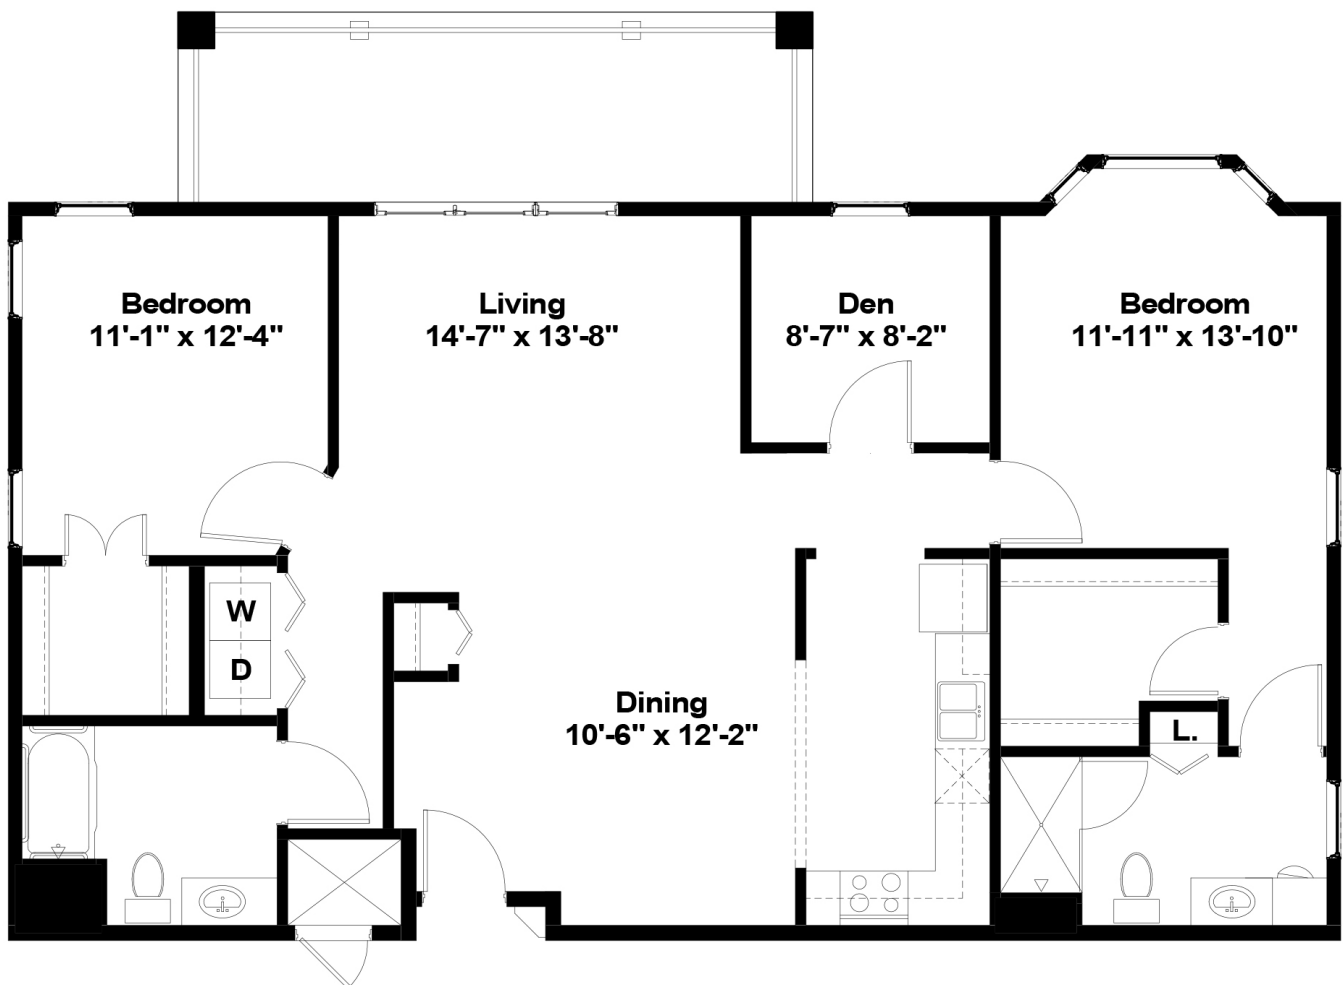

## Model K Floor Plan

2 Bedrooms | 2 Bathrooms | Den | 1,336 Square Feet