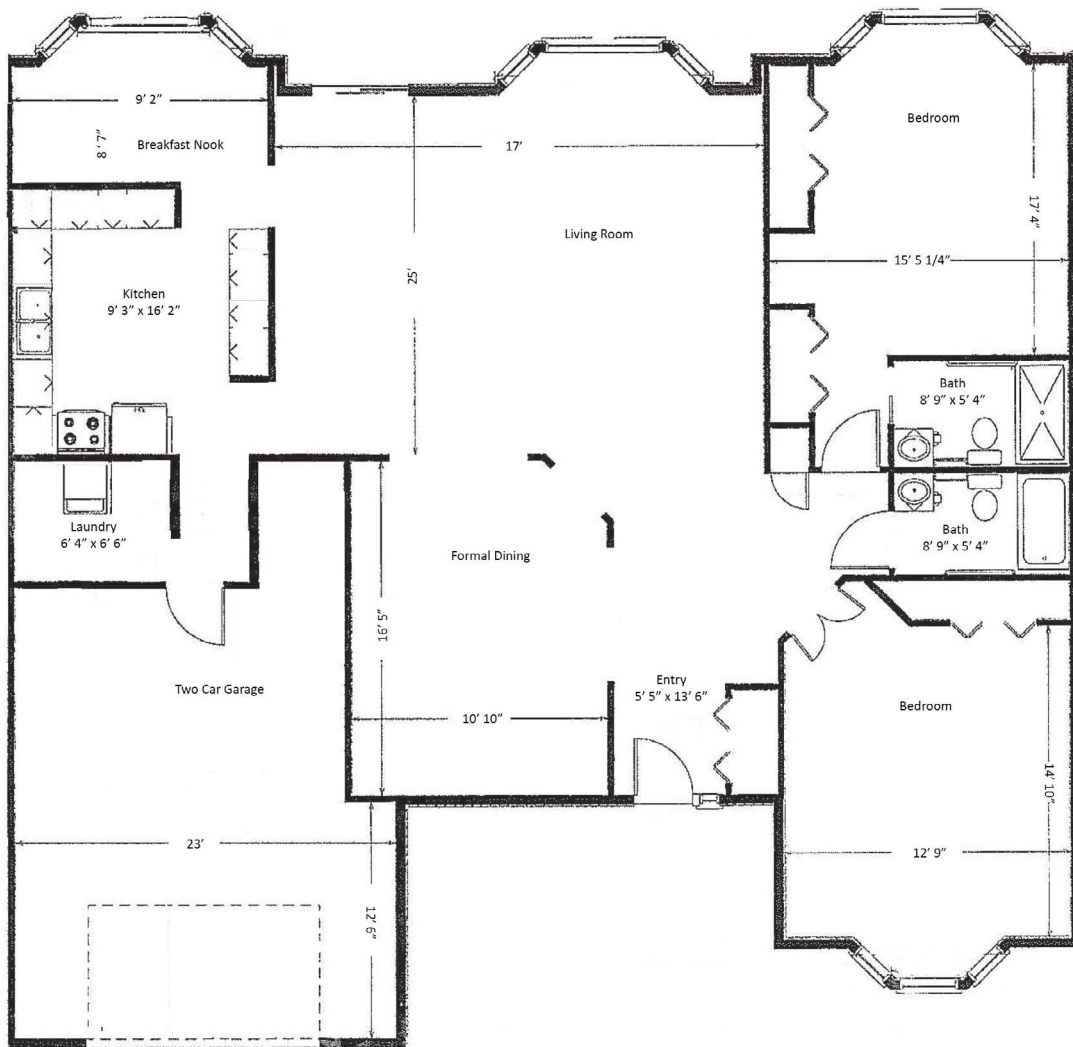

Independent Living Patio Home

Model J Floor Plan

2 Bedrooms | 2 Bathrooms | 1,716 Square Feet

Independent Living Patio Home

Model J Floor Plan

2 Bedrooms | 2 Bathrooms | 1,716 Square Feet