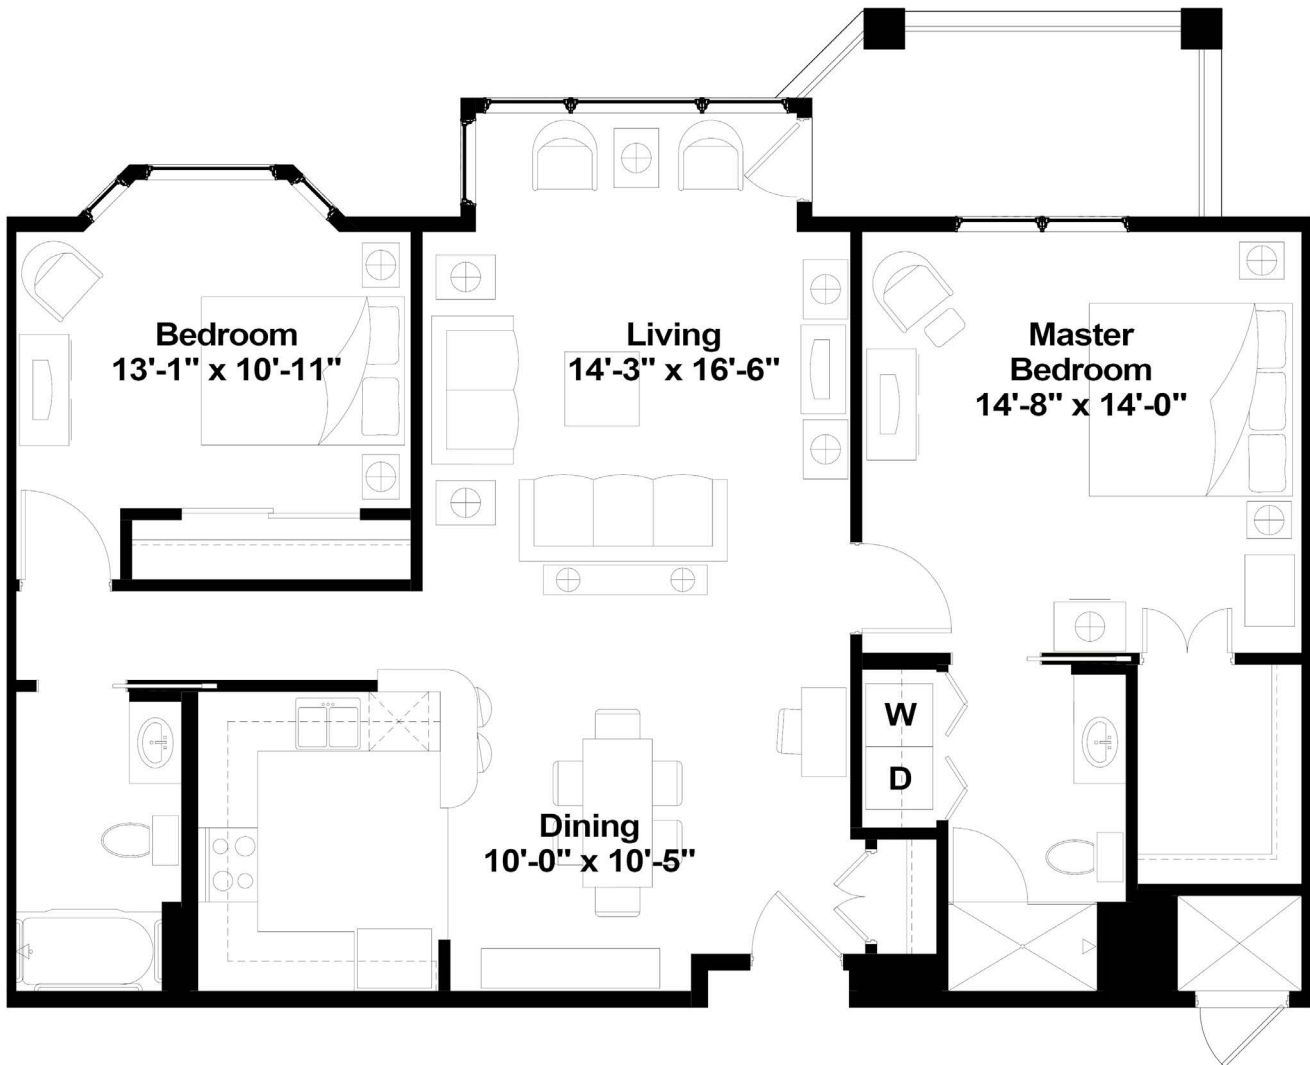

Independent Living Apartment Home

Model J Floor Plan

2 Bedrooms | 2 Bathrooms | 1,218 Square Feet

Independent Living Apartment Home

Model J Floor Plan

2 Bedrooms | 2 Bathrooms | 1,218 Square Feet