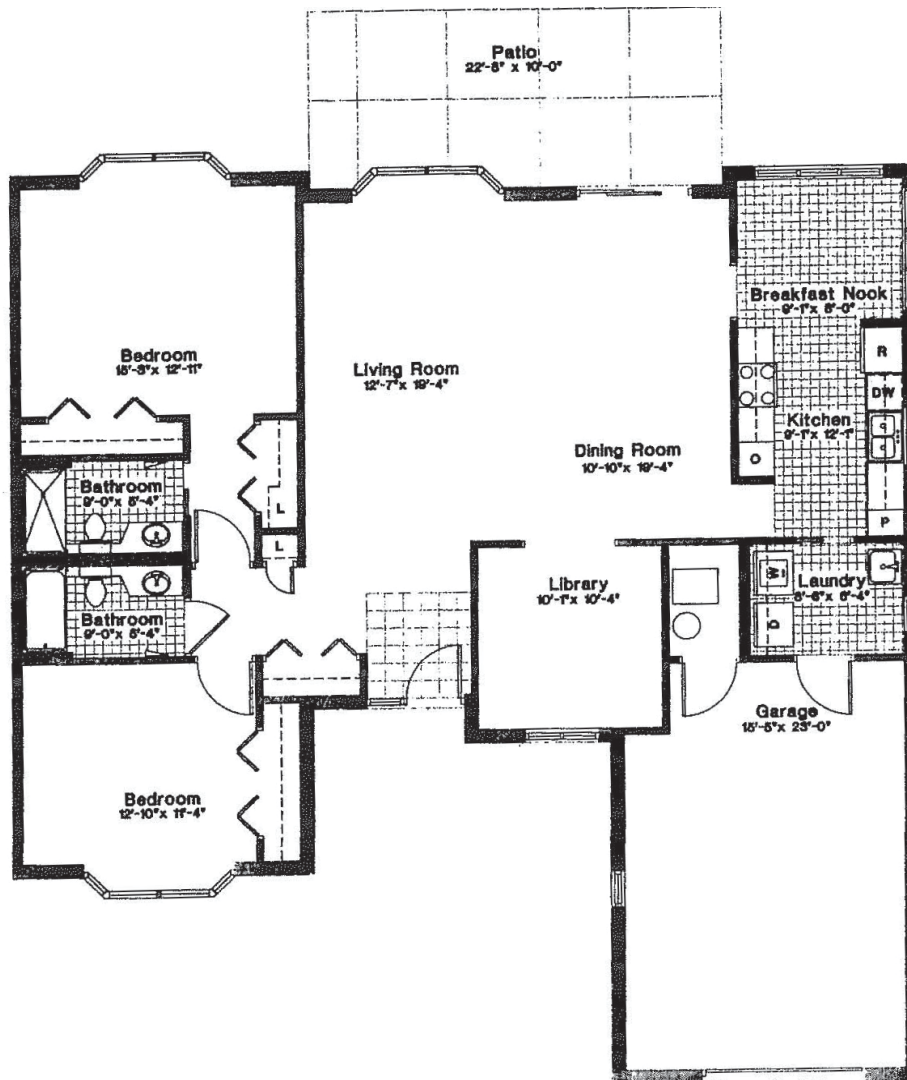

Independent Living Patio Home

Model I Floor Plan

2 Bedrooms | 2 Bathrooms | Den | 1,665 Square Feet

Independent Living Patio Home

Model I Floor Plan

2 Bedrooms | 2 Bathrooms | Den | 1,665 Square Feet