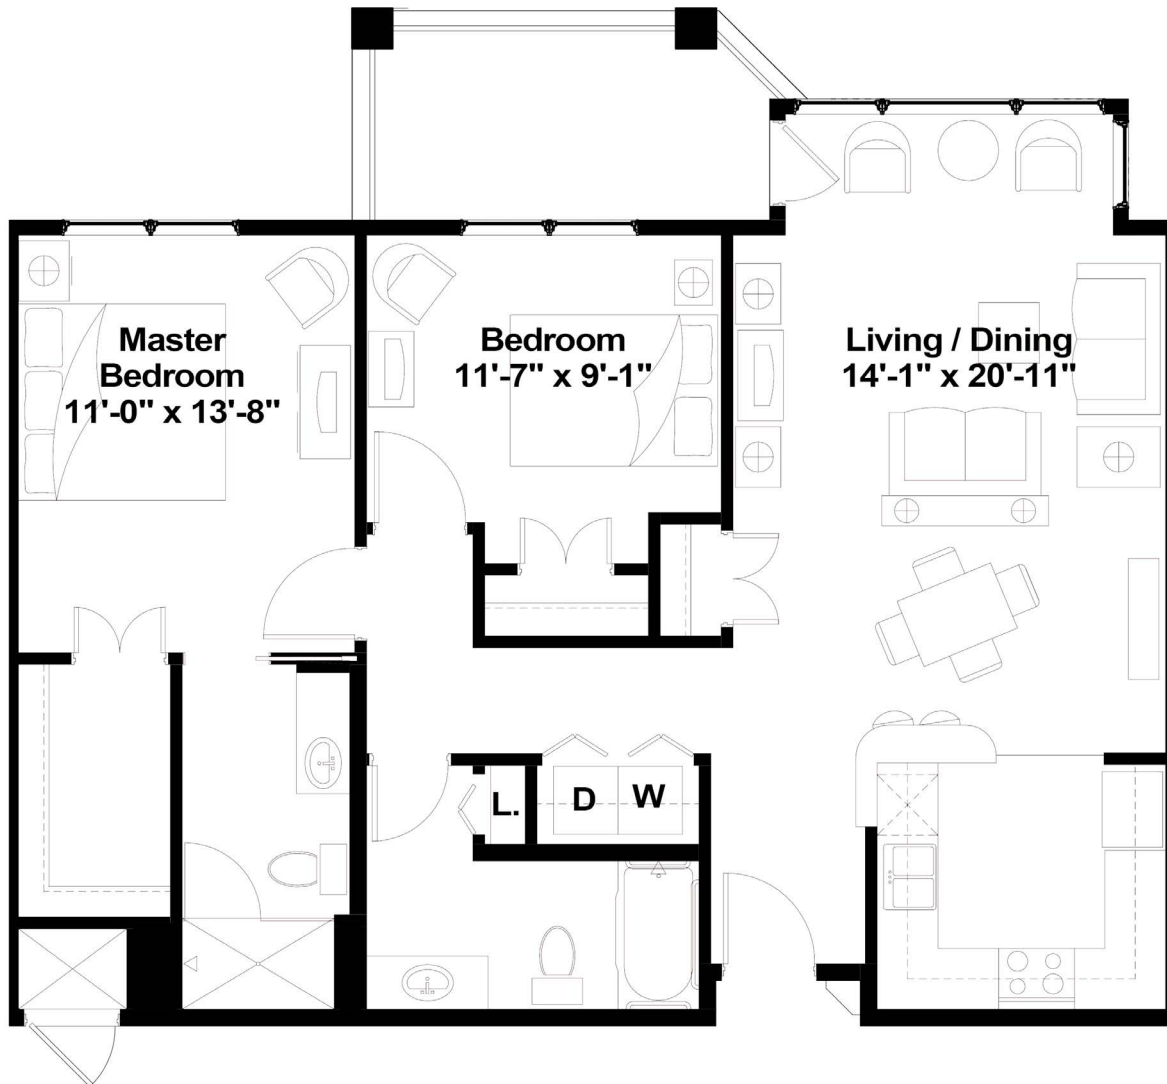

Independent Living Apartment Home

Model I Floor Plan

2 Bedrooms | 2 Bathrooms | 1,061 Square Feet

Independent Living Apartment Home

Model I Floor Plan

2 Bedrooms | 2 Bathrooms | 1,061 Square Feet