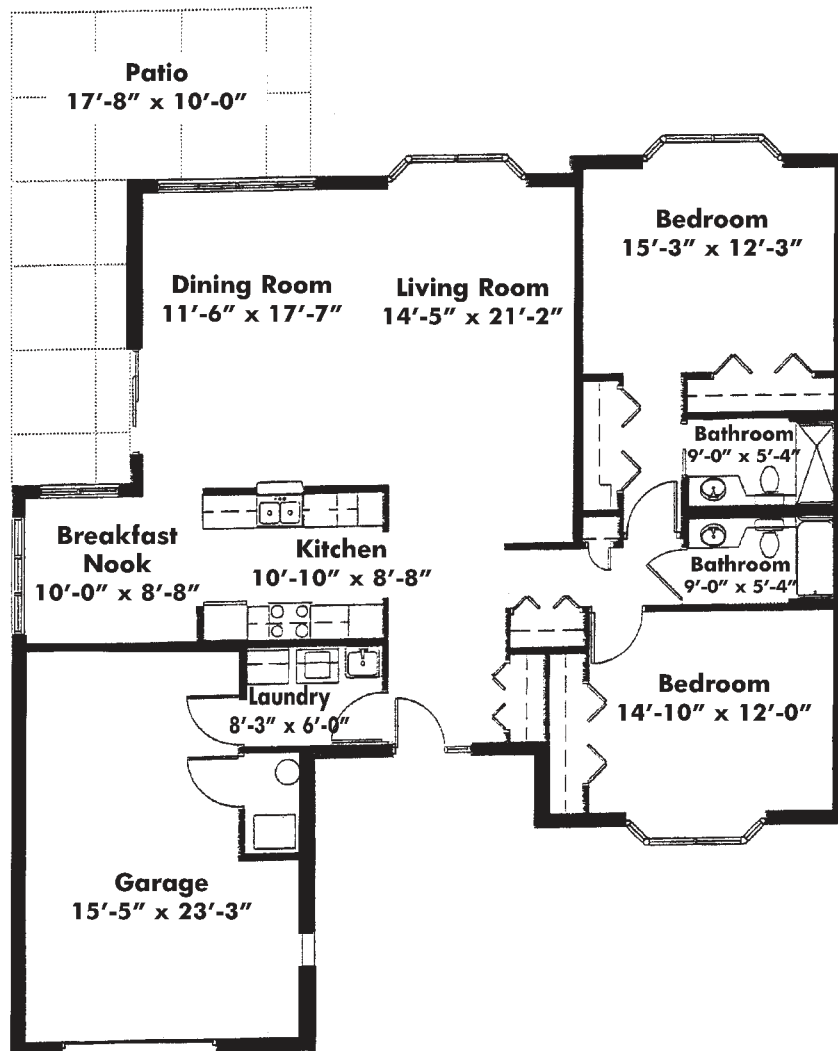

# Independent Living Patio Home

## Model H Floor Plan

2 Bedrooms | 2 Bathrooms | 1,652 Square Feet