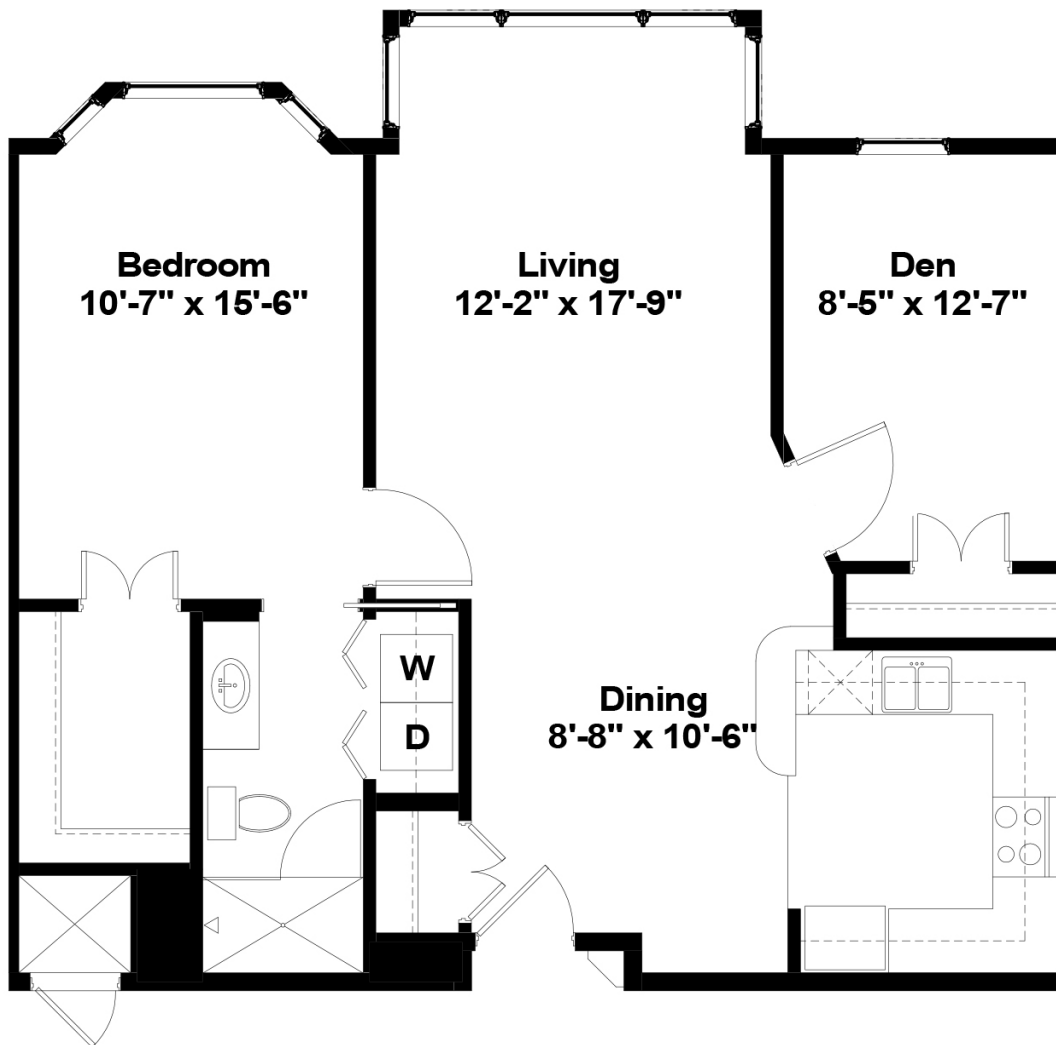

Independent Living Apartment Home

Model H Floor Plan

1 Bedroom | 1 Bathroom | Den | 929 Square Feet

Independent Living Apartment Home

Model H Floor Plan

1 Bedroom | 1 Bathroom | Den | 929 Square Feet