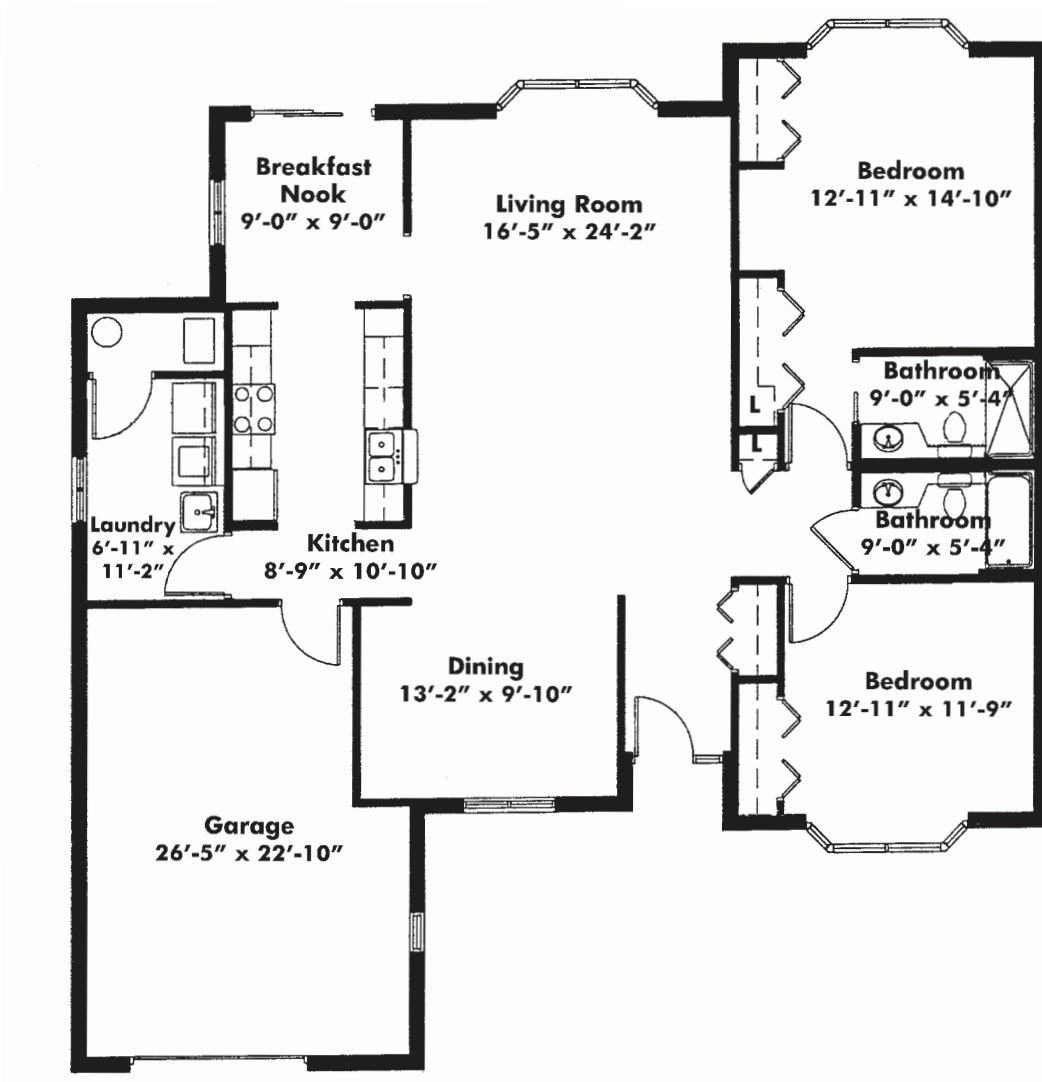

Independent Living Patio Home

Model G Floor Plan

2 Bedrooms | 2 Bathrooms | 1,644 Square Feet

Independent Living Patio Home

Model G Floor Plan

2 Bedrooms | 2 Bathrooms | 1,644 Square Feet