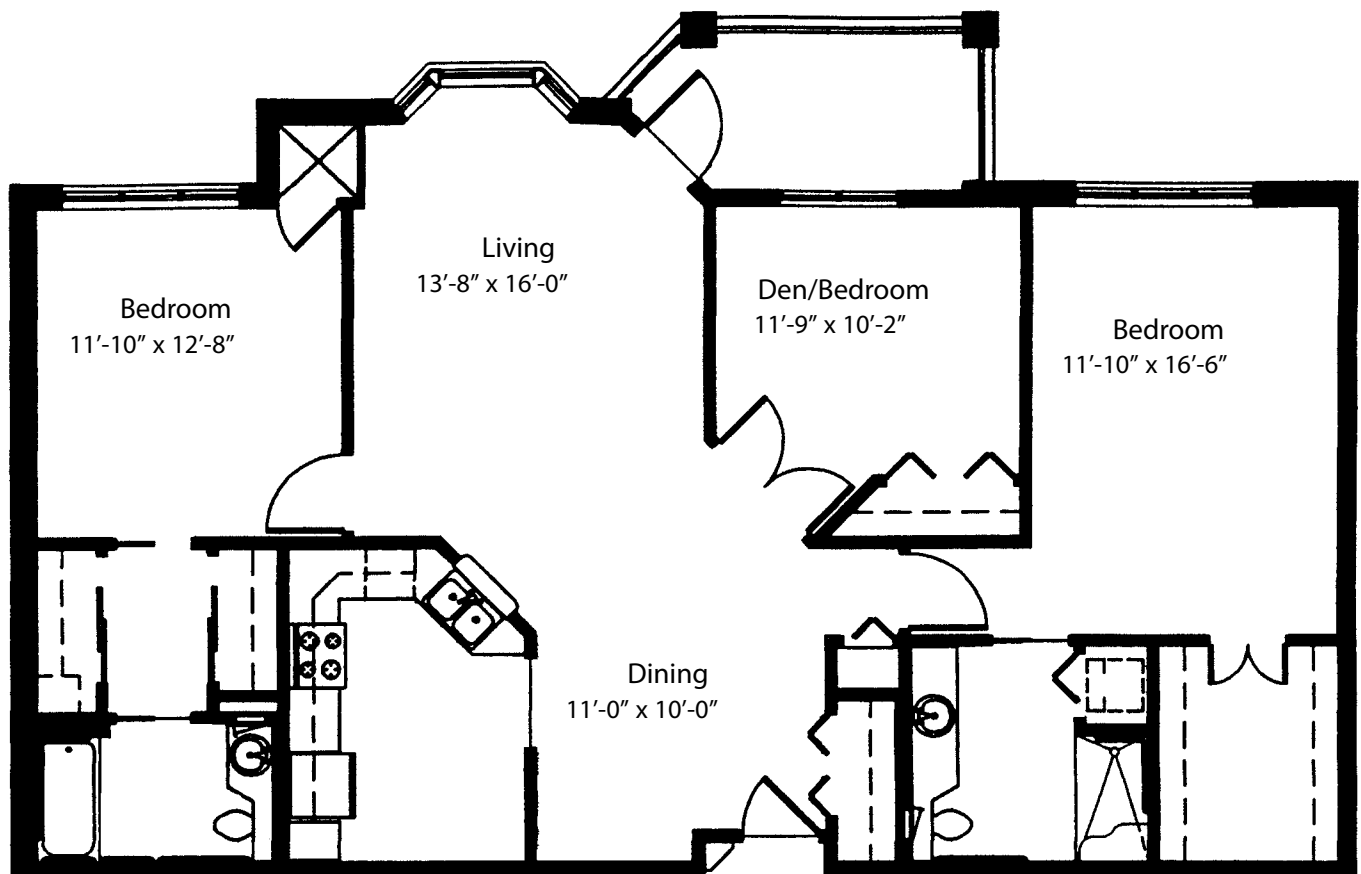

Independent Living Apartment Home

Model G Floor Plan

2 Bedrooms | 2 Bathrooms | Den | 1,300 Square Feet

Independent Living Apartment Home

Model G Floor Plan

2 Bedrooms | 2 Bathrooms | Den | 1,300 Square Feet