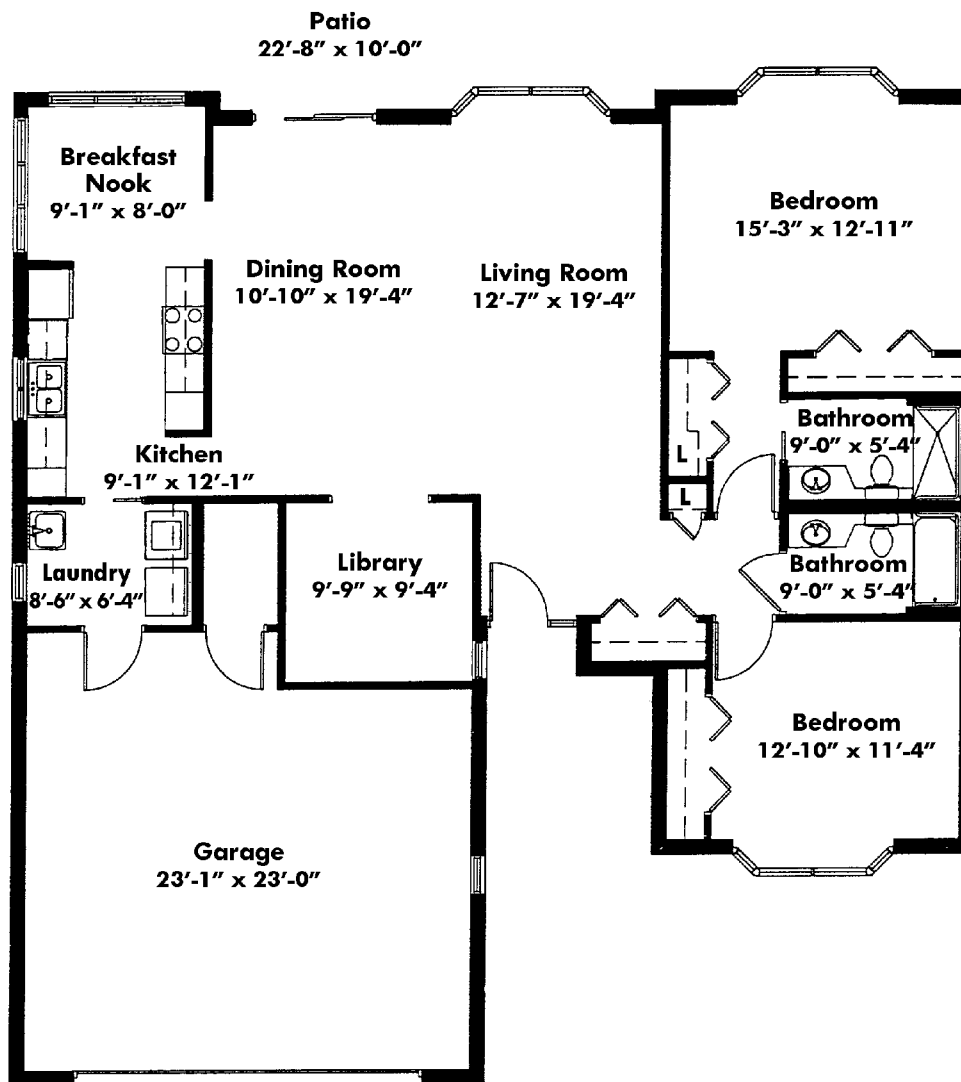

## Model F Floor Plan

2 Bedrooms | 2 Bathrooms | Den | 1,638 Square Feet