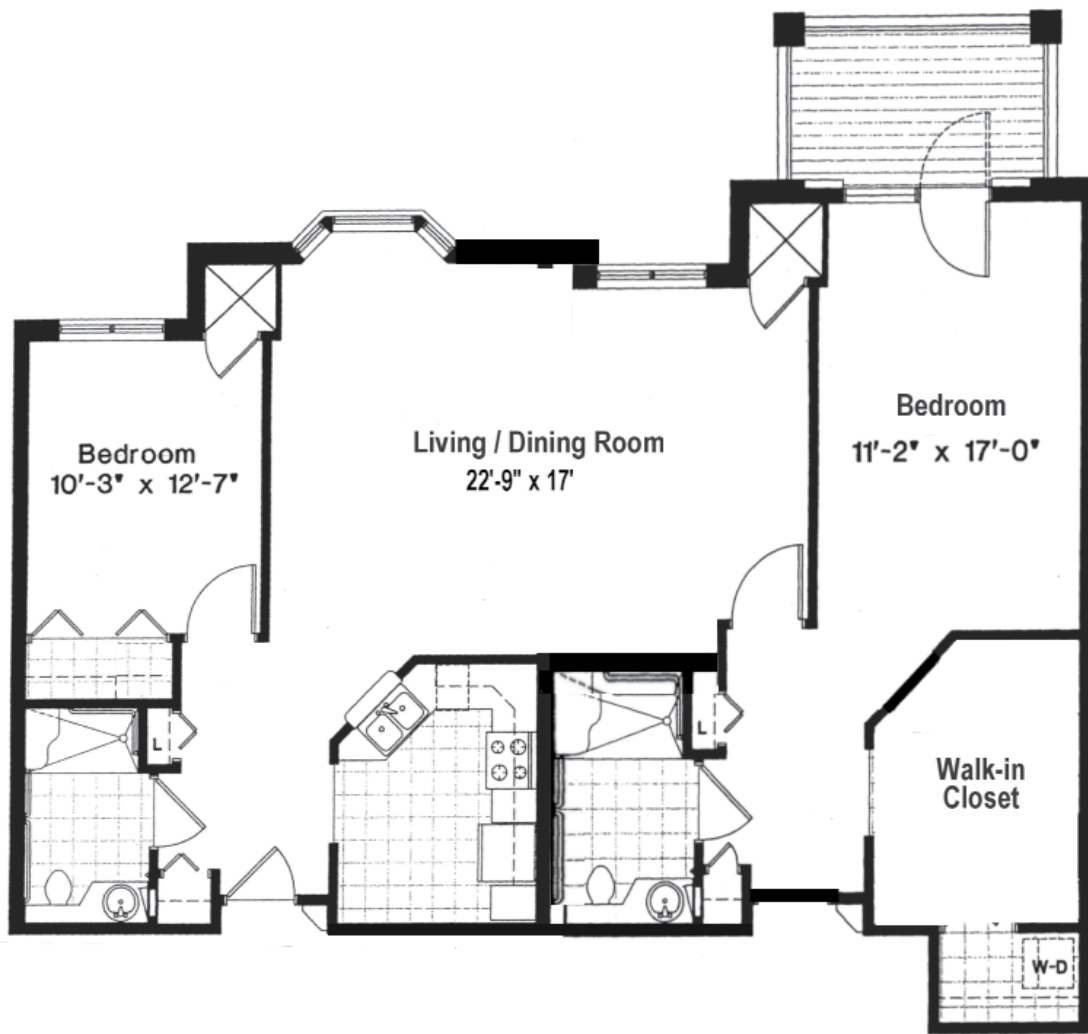

Independent Living Apartment Home

Model F Floor Plan

2 Bedrooms | 2 Bathrooms | 1,286 Square Feet

Independent Living Apartment Home

Model F Floor Plan

2 Bedrooms | 2 Bathrooms | 1,286 Square Feet