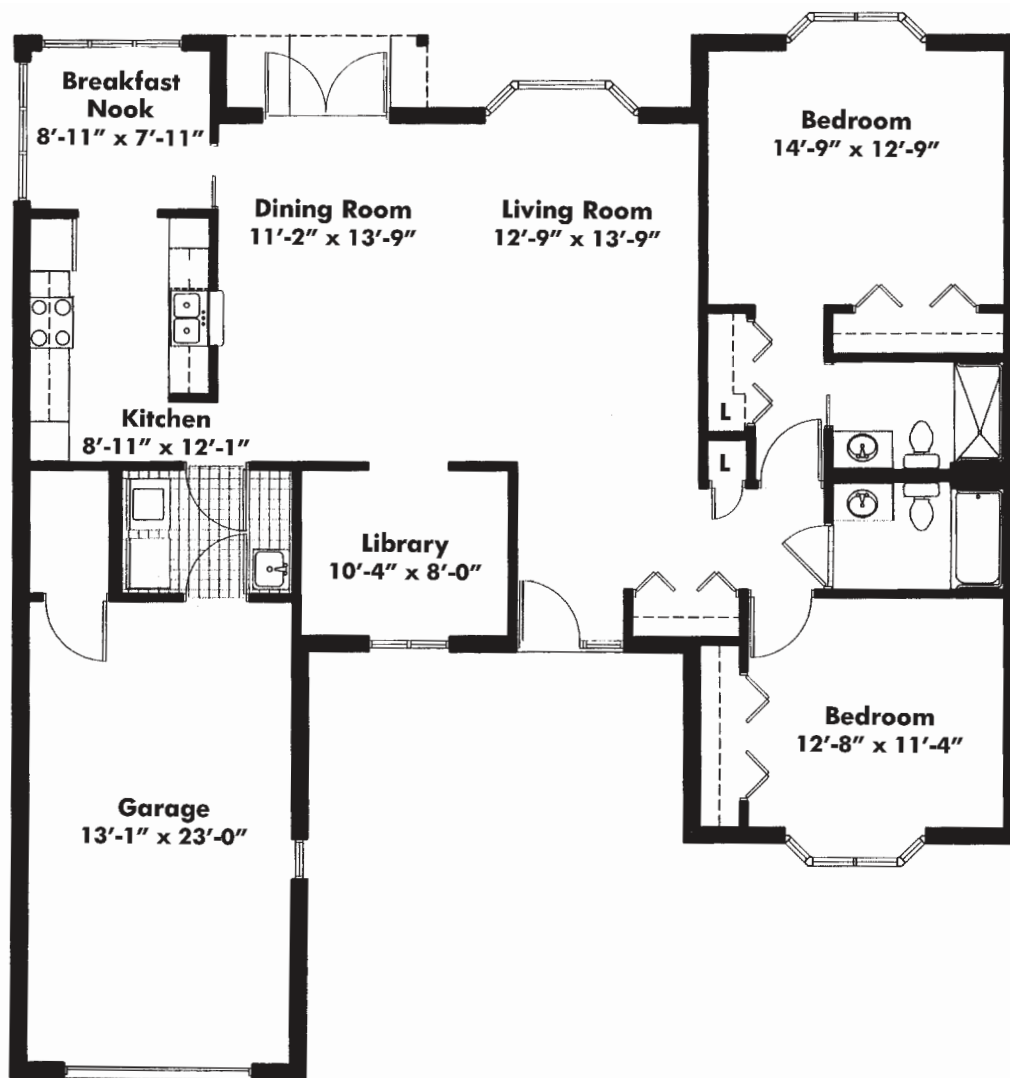

Independent Living Patio Home

Model E Floor Plan

2 Bedrooms | 2 Bathrooms | Den | 1,560 Square Feet

Independent Living Patio Home

Model E Floor Plan

2 Bedrooms | 2 Bathrooms | Den | 1,560 Square Feet