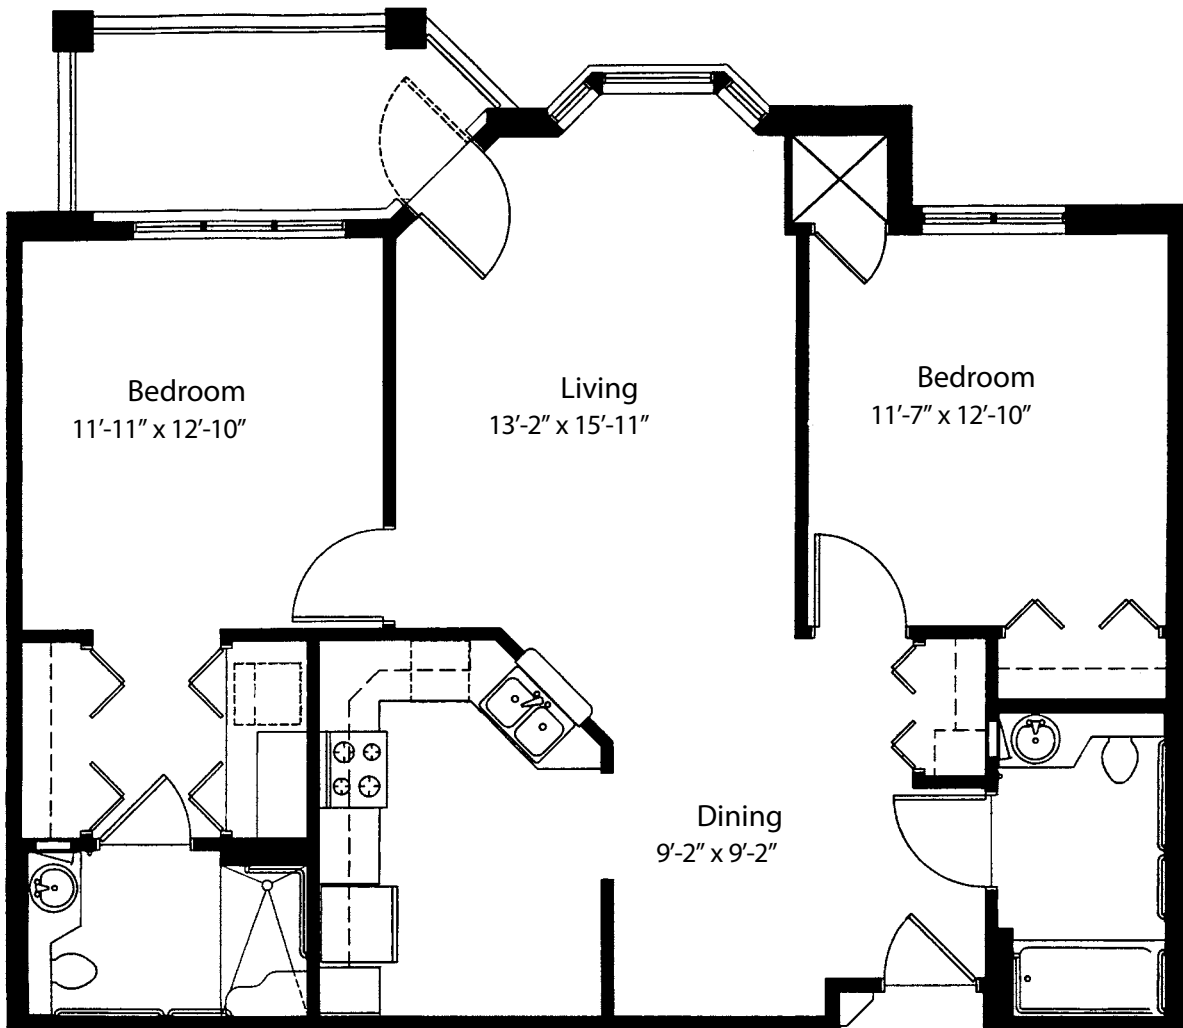

# Independent Living Apartment Home

## Model E Floor Plan

2 Bedrooms | 2 Bathrooms | 1,074 Square Feet