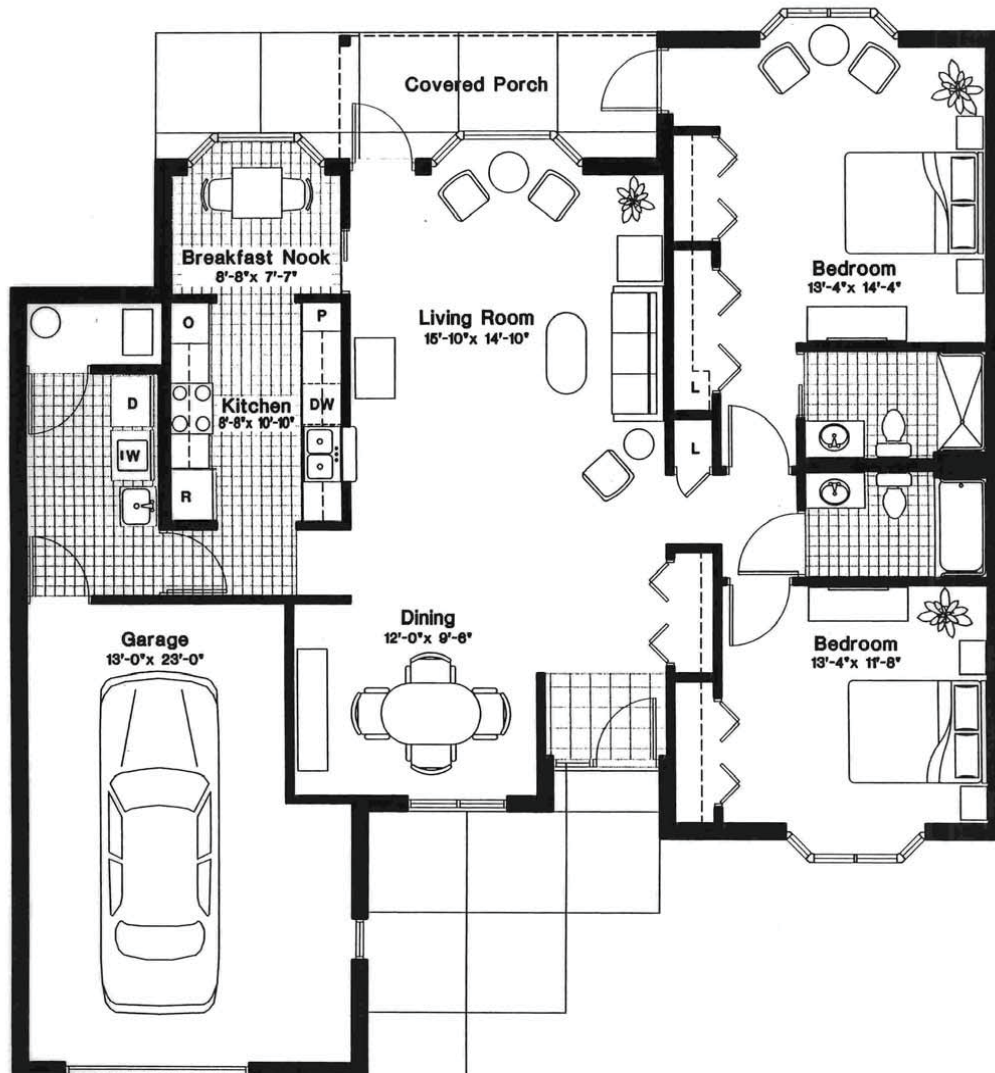

Independent Living Patio Home

Model D Floor Plan

2 Bedrooms | 2 Bathrooms | 1,550 Square Feet

Independent Living Patio Home

Model D Floor Plan

2 Bedrooms | 2 Bathrooms | 1,550 Square Feet