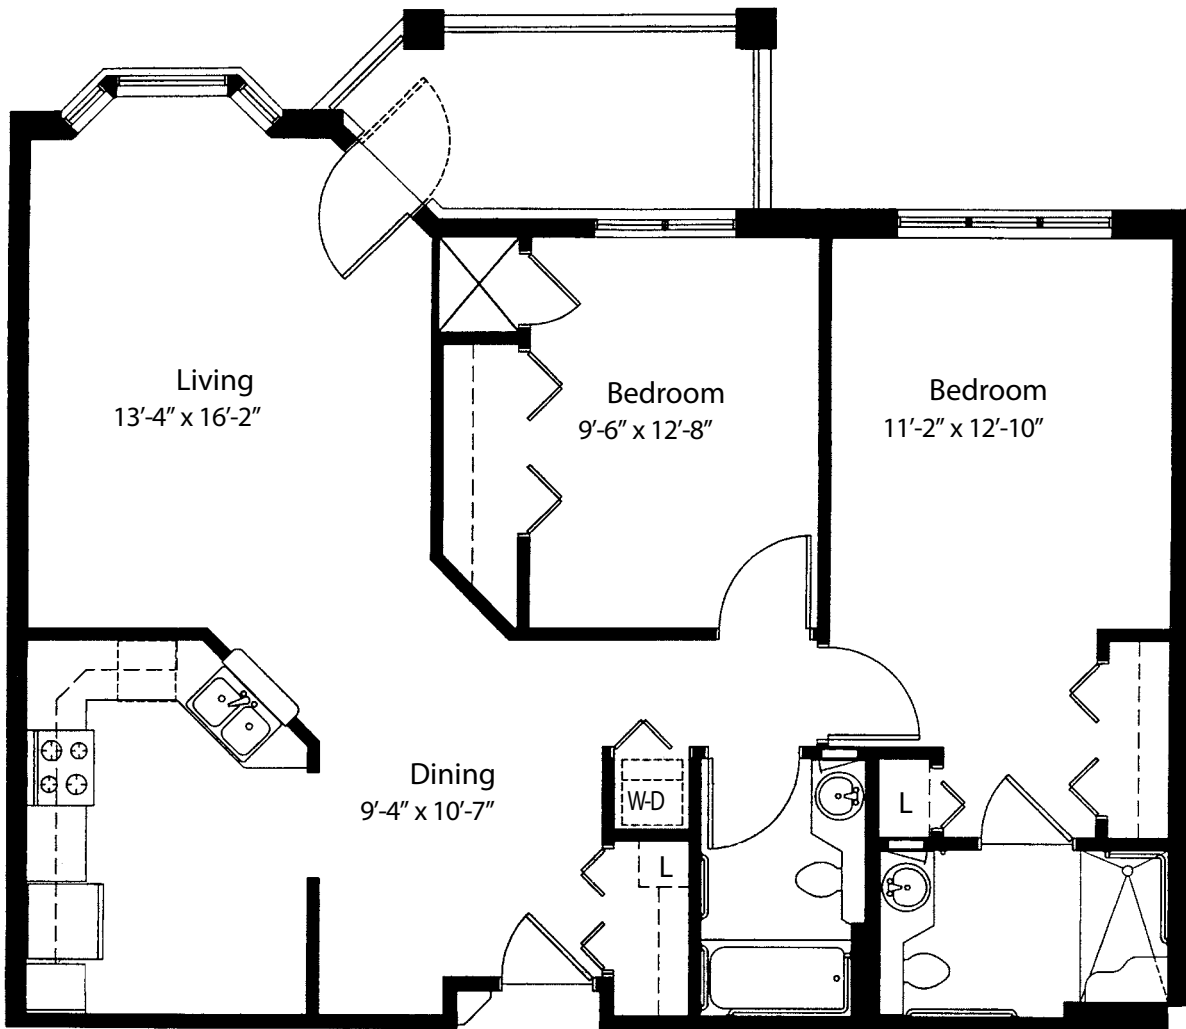

# Independent Living Apartment Home

## Model D Floor Plan

2 Bedrooms | 2 Bathrooms | 1,064 Square Feet