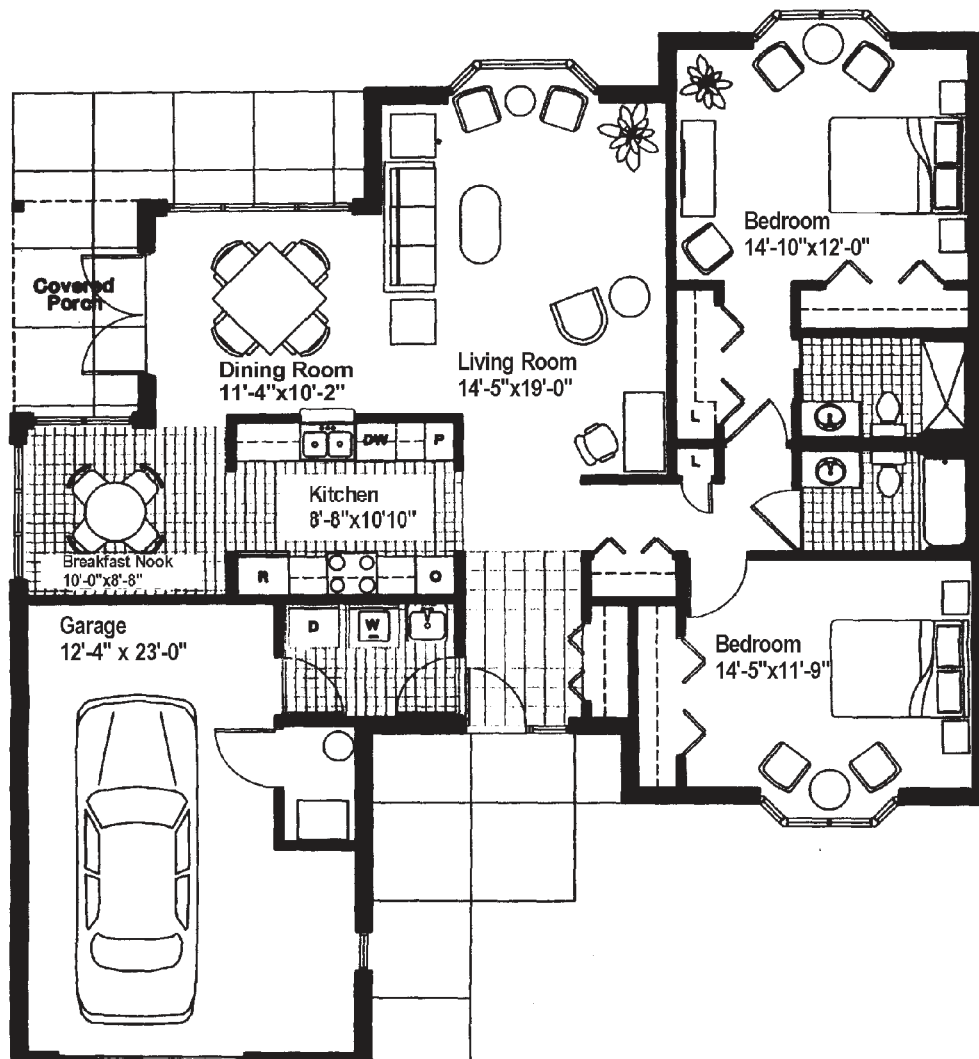

Independent Living Patio Home

Model C Floor Plan

2 Bedrooms | 2 Bathrooms | 1,470 Square Feet

Independent Living Patio Home

Model C Floor Plan

2 Bedrooms | 2 Bathrooms | 1,470 Square Feet