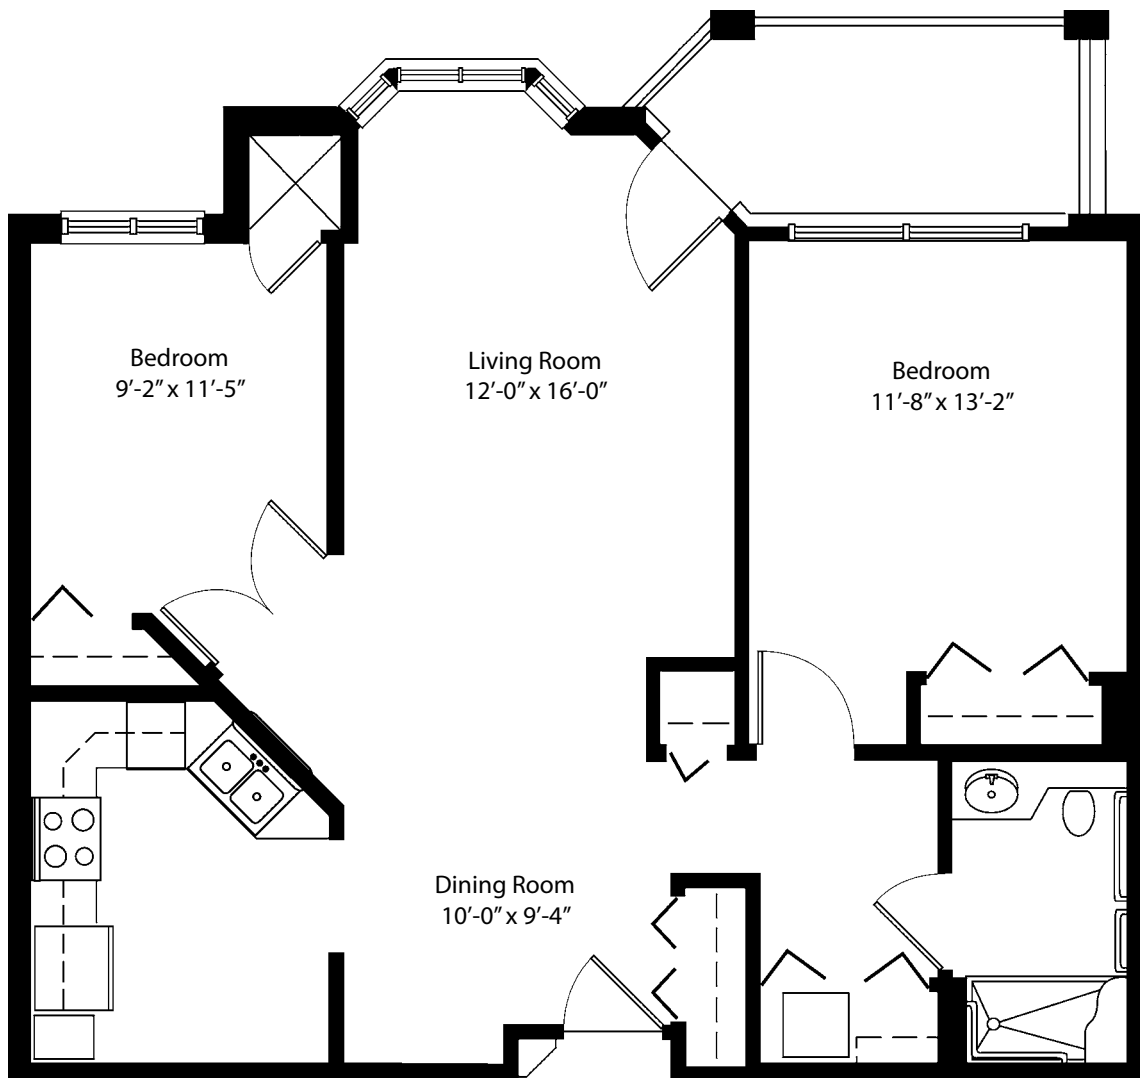

## Model C Floor Plan

1 Bedroom | 1 Bathroom | Den | 971 Square Feet

# Independent Living Apartment Home