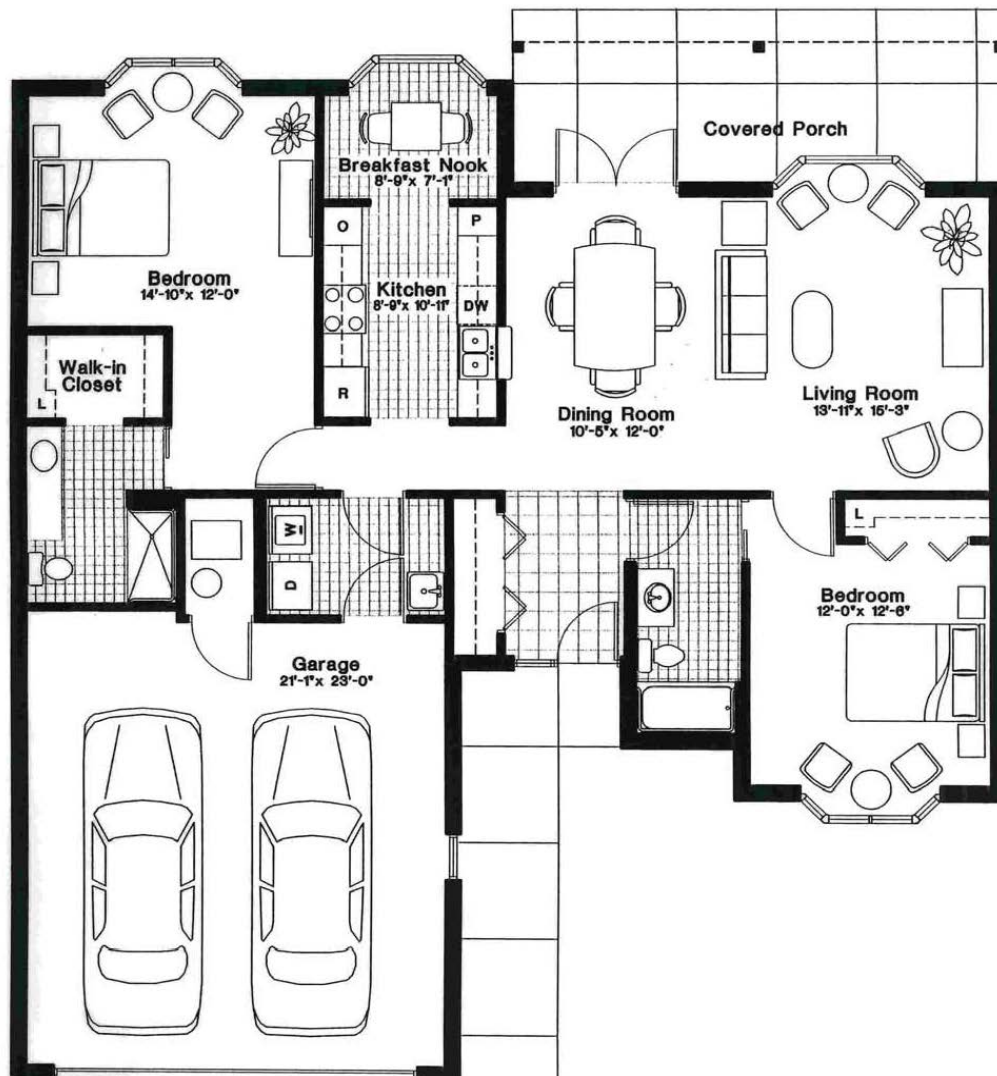

Independent Living Patio Home

Model B Floor Plan

2 Bedrooms | 2 Bathrooms | 1,460 Square Feet

Independent Living Patio Home

Model B Floor Plan

2 Bedrooms | 2 Bathrooms | 1,460 Square Feet