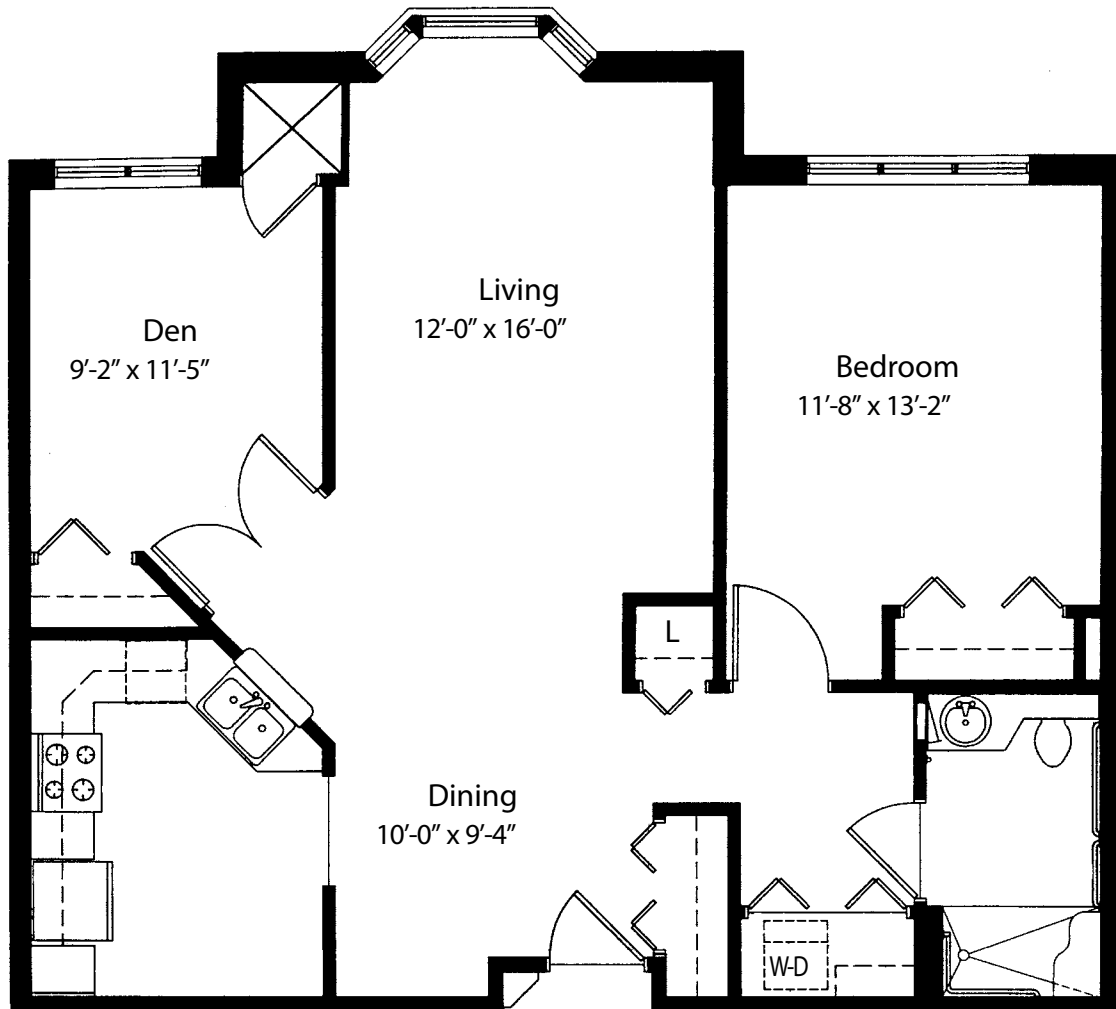

# Independent Living Apartment Home

## Model B Floor Plan

1 Bedroom | 1 Bathroom | Den | 970 Square Feet