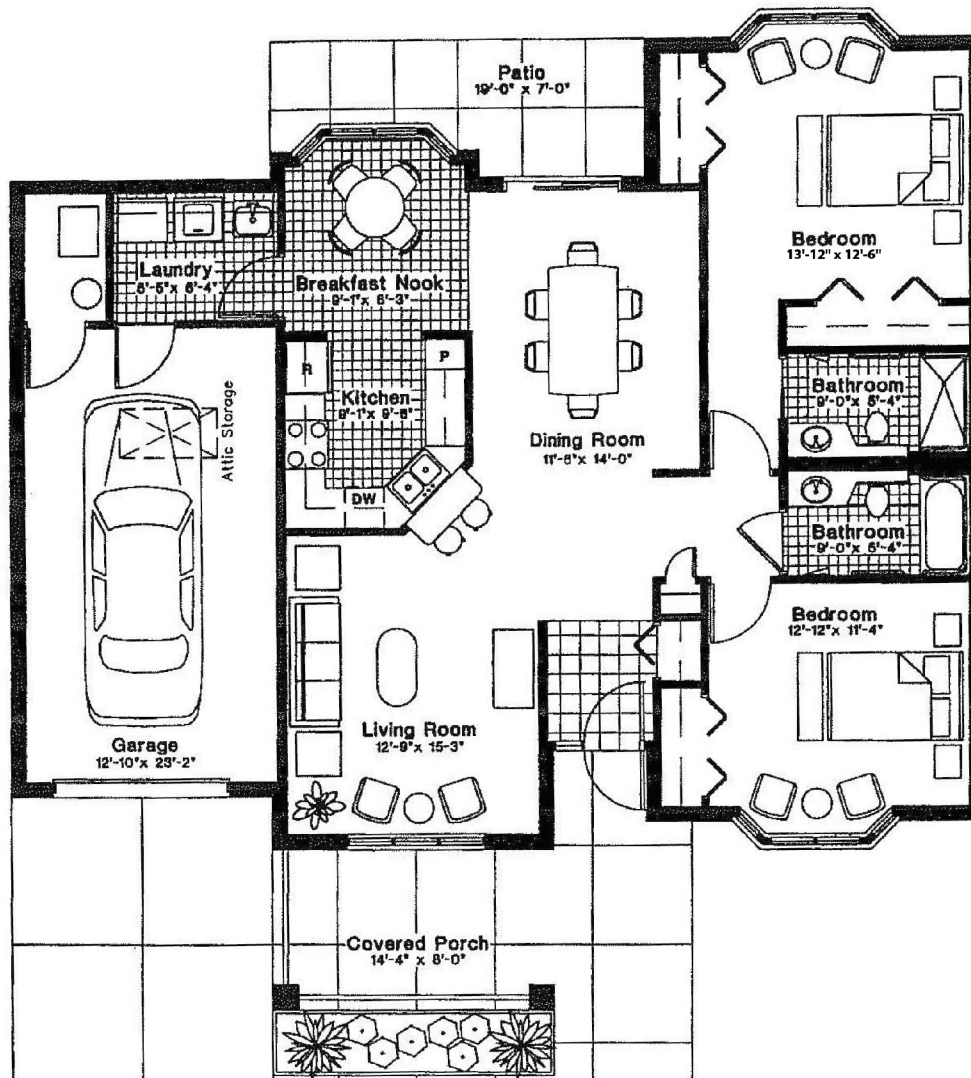

Independent Living Patio Home

Model A Floor Plan

2 Bedrooms | 2 Bathrooms | 1,407 Square Feet