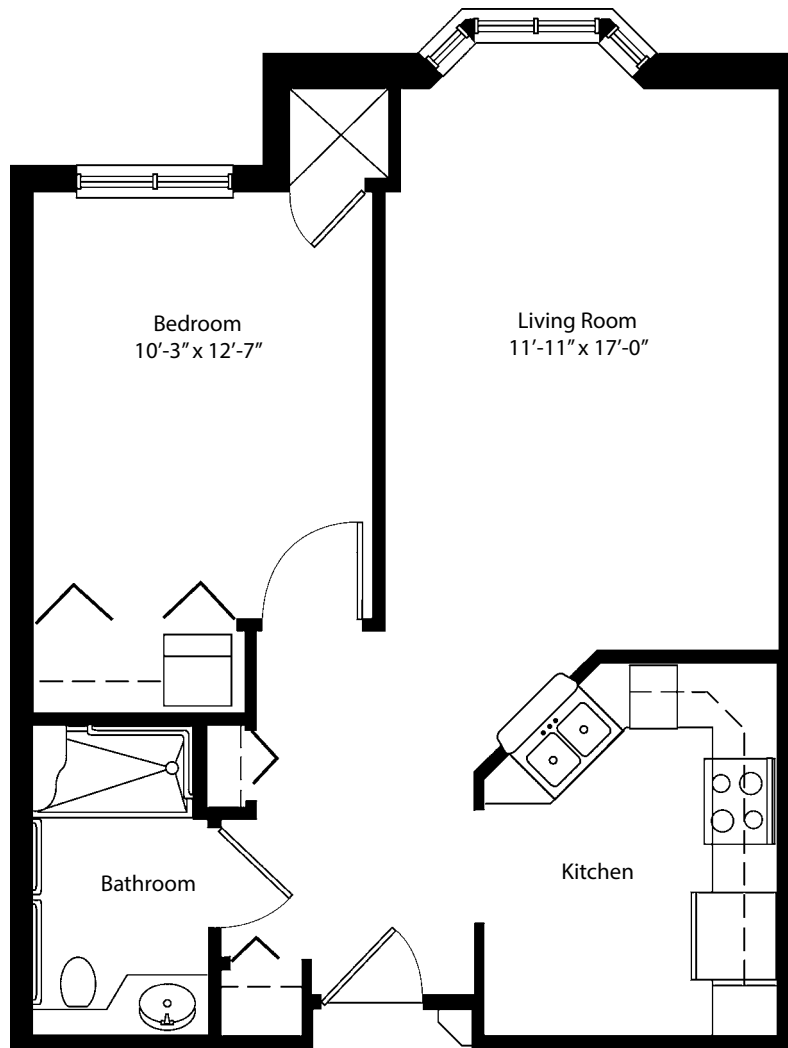

Independent Living Apartment Home

Model A Floor Plan

1 Bedroom | 1 Bathroom | 636 Square Feet

Independent Living Apartment Home

Model A Floor Plan

1 Bedroom | 1 Bathroom | 636 Square Feet