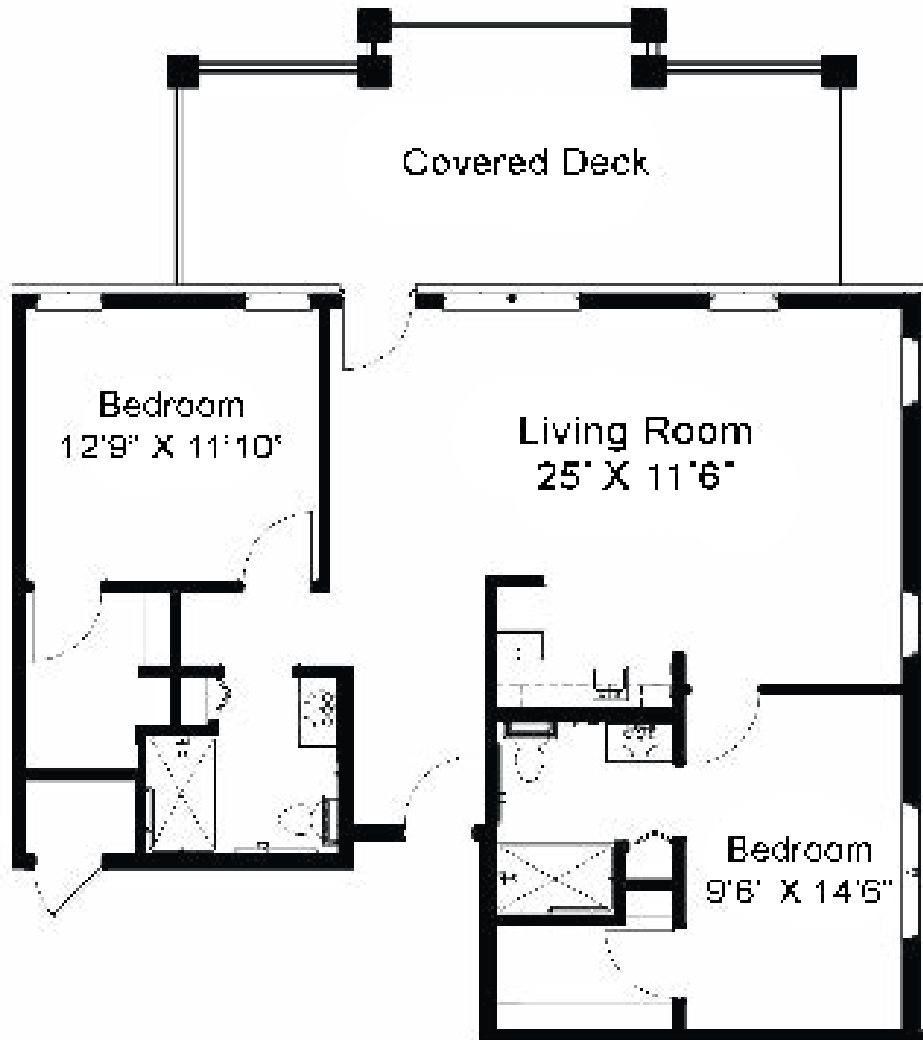

Assisted Living Apartment Home

Two Bedroom Floor Plan

2 Bedrooms | 2 Bathrooms | 1,117 Square Feet

Assisted Living Apartment Home

Two Bedroom Floor Plan

2 Bedrooms | 2 Bathrooms | 1,117 Square Feet